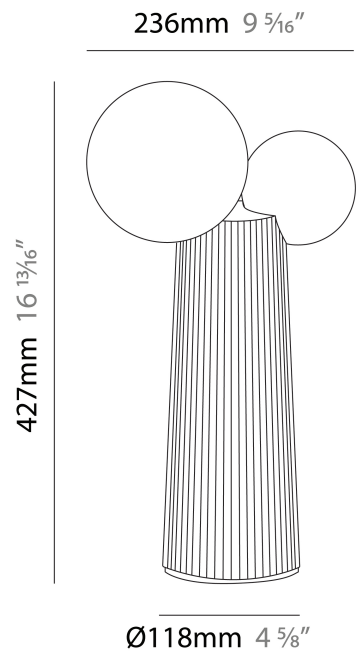

PROJECT	_____
TYPE	_____
SPECIFIER	_____
QUANTITY	_____
DATE	_____

LAND PORTABLE

D94065-

base number   Finish
Options

1. To build a product code in our configurator select the specify button on the base model # product page
2. To build a manual product code on this datasheet choose from the options listed below in blue font and add the suffix to the base model #

GENERAL

Series: Land
Brand: Milan
Division: Design
Mounting Type: Portable
Mounting Location: Wall
Subcategory: Ambient

PHYSICAL

Shape: Abstract
Length (mm): 236
Length (in): 9 5/16
Height (mm): 427
Height (in): 16 13/16
Light Distribution: Omnidirectional
Diffuser: Glass - Opal
Fixture Finish: MKL / AGL / TEL
Fixture Material: Ceramic / Glass

ELECTRICAL

Number of Lamps: 2
Lamp Type: LED Retrofit
Bulb Included: Bulb Not Included
Max. Wattage Per Lamp (W): 4.8
Lamp Base: G9
Input Voltage (V): 120

LED

OPTICAL

RATINGS AND CERTIFICATIONS

Certified By: Certified for North American Standards
IP rating: IP20