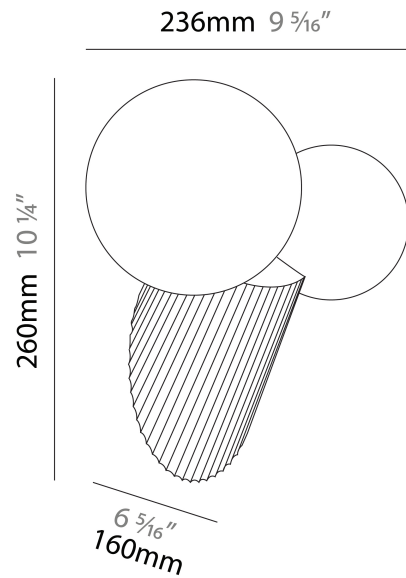

PROJECT	_____
TYPE	_____
SPECIFIER	_____
QUANTITY	_____
DATE	_____

LAND SURFACE

D93260-

base number   Finish
Options

1. To build a product code in our configurator select the specify button on the base model # product page
2. To build a manual product code on this datasheet choose from the options listed below in blue font and add the suffix to the base model #

GENERAL

Series: Land _____
Brand: Milan _____
Division: Design _____
Mounting Type: Surface _____
Mounting Location: Wall _____
Subcategory: Ambient _____

PHYSICAL

Shape: Abstract _____
Length (mm): 236 _____
Length (in): 9 5/16 _____
Height (mm): 260 _____
Depth (mm): 160 _____
Height (in): 10 1/4 _____
Depth (in): 6 5/16 _____
Light Distribution: Omnidirectional _____
Diffuser: Glass - Opal _____
Fixture Finish: [MKL / AGL / TEL](#) _____
Fixture Material: Ceramic / Glass _____

ELECTRICAL

Number of Lamps: 2 _____
Lamp Type: LED Retrofit _____
Bulb Included: Bulb Not Included _____
Max. Wattage Per Lamp (W): 4.8 _____
Lamp Base: G9 _____
Input Voltage (V): 120 _____

LED

OPTICAL

RATINGS AND CERTIFICATIONS

Certified By: Certified for North American Standards _____
IP rating: IP20 _____