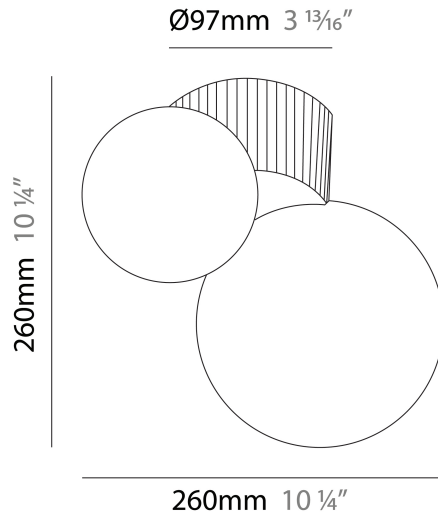

LAND SURFACE

D92267-

base number   Finish
Options

1. To build a product code in our configurator select the specify button on the base model # product page
2. To build a manual product code on this datasheet choose from the options listed below in blue font and add the suffix to the base model #

GENERAL

Series: Land _____
Brand: Milan _____
Division: Design _____
Mounting Type: Surface _____
Mounting Location: Ceiling _____
Subcategory: Ambient _____

PHYSICAL

Shape: Abstract _____
Length (mm): 236 _____
Length (in): 9 ⁵/₁₆ _____
Height (mm): 174 _____
Height (in): 6 ⁷/₈ _____
Light Distribution: Omnidirectional _____
Diffuser: Glass - Opal _____
Fixture Finish: MKL / AGL / TEL _____
Fixture Material: Ceramic / Glass _____

ELECTRICAL

Number of Lamps: 2 _____
Lamp Type: LED Retrofit _____
Bulb Included: Bulb Not Included _____
Max. Wattage Per Lamp (W): 4.8 _____
Lamp Base: G9 _____
Input Voltage (V): 120 _____

LED

OPTICAL

RATINGS AND CERTIFICATIONS

Certified By: Certified for North American Standards _____
IP rating: IP20 _____