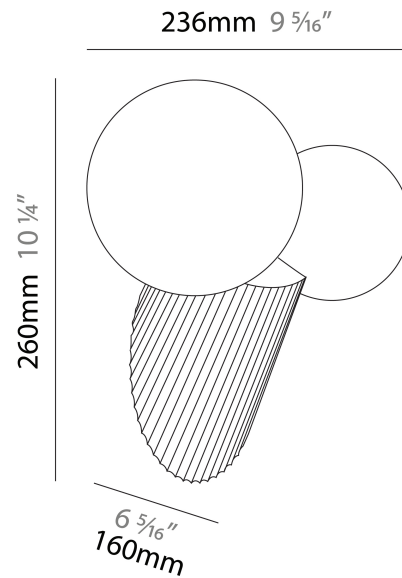

LAND SURFACE

D93260-

base number   Finish
Options

1. To build a product code in our configurator select the specify button on the base model # product page
2. To build a manual product code on this datasheet choose from the options listed below in blue font and add the suffix to the base model #

GENERAL

Series: Land _____
Brand: Milan _____
Division: Design _____
Mounting Type: Surface _____
Mounting Location: Wall _____
Subcategory: Ambient _____

PHYSICAL

Shape: Abstract _____
Length (mm): 236 _____
Length (in): 9 ⁵/₁₆ _____
Height (mm): 260 _____
Depth (mm): 160 _____
Height (in): 10 ¹/₄ _____
Depth (in): 6 ⁵/₁₆ _____
Light Distribution: Omnidirectional _____
Diffuser: Glass - Opal _____
[Fixture Finish: MKL / AGL / TEL](#) _____
Fixture Material: Ceramic / Glass _____

ELECTRICAL

Number of Lamps: 2 _____
Lamp Type: LED Retrofit _____
Bulb Included: Bulb Not Included _____
Max. Wattage Per Lamp (W): 4.8 _____
Lamp Base: G9 _____
Input Voltage (V): 120 _____

LED

OPTICAL

RATINGS AND CERTIFICATIONS

Certified By: Certified for North American Standards _____
IP rating: IP20 _____