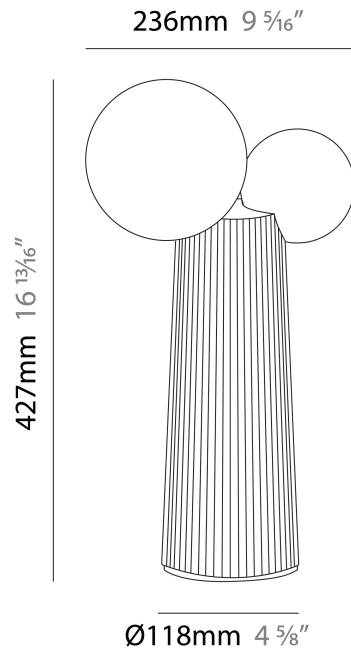

PROJECT	_____
TYPE	_____
SPECIFIER	_____
QUANTITY	_____
DATE	_____

LAND PORTABLE

D94065-

base number   Finish
Options

1. To build a product code in our configurator select the specify button on the base model # product page
2. To build a manual product code on this datasheet choose from the options listed below in blue font and add the suffix to the base model #

GENERAL

Series: Land
Brand: Milan
Division: Design
Mounting Type: Portable
Mounting Location: Wall
Subcategory: Ambient

PHYSICAL

Shape: Abstract
Length (mm): 236
Length (in): 9 5/16
Height (mm): 427
Height (in): 16 13/16
Light Distribution: Omnidirectional
Diffuser: Glass - Opal
Fixture Finish: MKL / AGL / TEL
Fixture Material: Ceramic / Glass

ELECTRICAL

Number of Lamps: 2
Lamp Type: LED Retrofit
Bulb Included: Bulb Not Included
Max. Wattage Per Lamp (W): 4.8
Lamp Base: G9
Input Voltage (V): 120

LED

OPTICAL

RATINGS AND CERTIFICATIONS

Certified By: Certified for North American Standards
IP rating: IP20