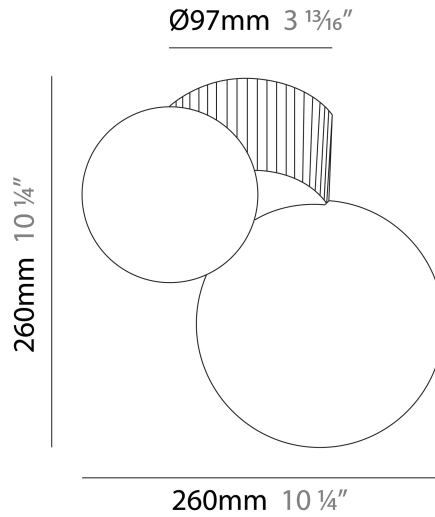

PROJECT	_____
TYPE	_____
SPECIFIER	_____
QUANTITY	_____
DATE	_____

LAND SURFACE

D92267-

base number   Finish
Options

1. To build a product code in our configurator select the specify button on the base model # product page
2. To build a manual product code on this datasheet choose from the options listed below in blue font and add the suffix to the base model #

GENERAL

Series: Land
Brand: Milan
Division: Design
Mounting Type: Surface
Mounting Location: Ceiling
Subcategory: Ambient

PHYSICAL

Shape: Abstract
Length (mm): 236
Length (in): 9 ⁵/₁₆
Height (mm): 174
Height (in): 6 ⁷/₈
Light Distribution: Omnidirectional
Diffuser: Glass - Opal
Fixture Finish: [MKL](#) / [AGL](#) / [TEL](#)
Fixture Material: Ceramic / Glass

ELECTRICAL

Number of Lamps: 2
Lamp Type: LED Retrofit
Bulb Included: Bulb Not Included
Max. Wattage Per Lamp (W): 4.8
Lamp Base: G9
Input Voltage (V): 120

LED

OPTICAL

RATINGS AND CERTIFICATIONS

Certified By: Certified for North American Standards
IP rating: IP20