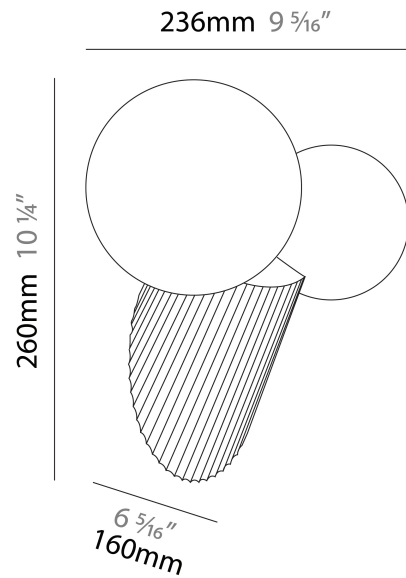

PROJECT	_____
TYPE	_____
SPECIFIER	_____
QUANTITY	_____
DATE	_____

LAND SURFACE

D93260-

base number   Finish
Options

1. To build a product code in our configurator select the specify button on the base model # product page
2. To build a manual product code on this datasheet choose from the options listed below in blue font and add the suffix to the base model #

GENERAL

Series: Land
Brand: Milan
Division: Design
Mounting Type: Surface
Mounting Location: Wall
Subcategory: Ambient

PHYSICAL

Shape: Abstract
Length (mm): 236
Length (in): 9 5/16
Height (mm): 260
Depth (mm): 160
Height (in): 10 1/4
Depth (in): 6 5/16
Light Distribution: Omnidirectional
Diffuser: Glass - Opal
Fixture Finish: MKL / AGL / TEL
Fixture Material: Ceramic / Glass

ELECTRICAL

Number of Lamps: 2
Lamp Type: LED Retrofit
Bulb Included: Bulb Not Included
Max. Wattage Per Lamp (W): 4.8
Lamp Base: G9
Input Voltage (V): 120

LED

OPTICAL

RATINGS AND CERTIFICATIONS

Certified By: Certified for North American Standards
IP rating: IP20