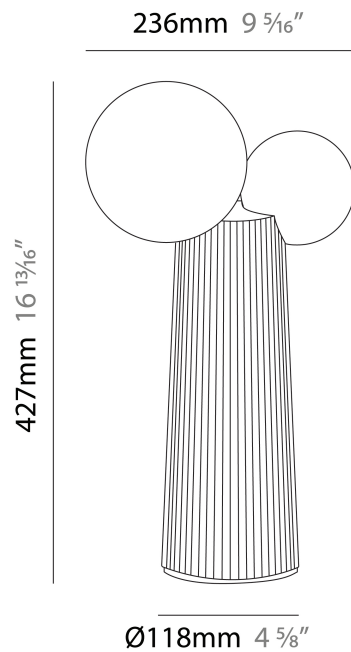

PROJECT	_____
TYPE	_____
SPECIFIER	_____
QUANTITY	_____
DATE	_____

LAND PORTABLE

D94065-

base number   Finish
Options

1. To build a product code in our configurator select the specify button on the base model # product page
2. To build a manual product code on this datasheet choose from the options listed below in blue font and add the suffix to the base model #

GENERAL

Series: Land _____
Brand: Milan _____
Division: Design _____
Mounting Type: Portable _____
Mounting Location: Wall _____
Subcategory: Ambient _____

PHYSICAL

Shape: Abstract _____
Length (mm): 236 _____
Length (in): 9 5/16 _____
Height (mm): 427 _____
Height (in): 16 13/16 _____
Light Distribution: Omnidirectional _____
Diffuser: Glass - Opal _____
Fixture Finish: [MKL](#) / [AGL](#) / [TEL](#) _____
Fixture Material: Ceramic / Glass _____

ELECTRICAL

Number of Lamps: 2 _____
Lamp Type: LED Retrofit _____
Bulb Included: Bulb Not Included _____
Max. Wattage Per Lamp (W): 4.8 _____
Lamp Base: G9 _____
Input Voltage (V): 120 _____

LED

OPTICAL

RATINGS AND CERTIFICATIONS

Certified By: Certified for North American Standards _____
IP rating: IP20 _____