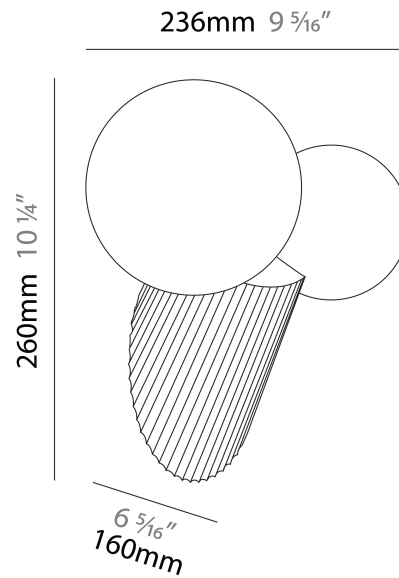

PROJECT
TYPE
SPECIFIER
QUANTITY
DATE

LAND SURFACE

D93260-

base number   Finish
Options

1. To build a product code in our configurator select the specify button on the base model # product page
2. To build a manual product code on this datasheet choose from the options listed below in blue font and add the suffix to the base model #

GENERAL

Series: Land
Brand: Milan
Division: Design
Mounting Type: Surface
Mounting Location: Wall
Subcategory: Ambient

PHYSICAL

Shape: Abstract
Length (mm): 236
Length (in): 9 ⁵/₁₆
Height (mm): 260
Depth (mm): 160
Height (in): 10 ¹/₄
Depth (in): 6 ⁵/₁₆
Light Distribution: Omnidirectional
Diffuser: Glass - Opal
[Fixture Finish: MKL / AGL / TEL](#)
Fixture Material: Ceramic / Glass

ELECTRICAL

Number of Lamps: 2
Lamp Type: LED Retrofit
Bulb Included: Bulb Not Included
Max. Wattage Per Lamp (W): 4.8
Lamp Base: G9
Input Voltage (V): 120

LED

OPTICAL

RATINGS AND CERTIFICATIONS

Certified By: Certified for North American Standards
IP rating: IP20