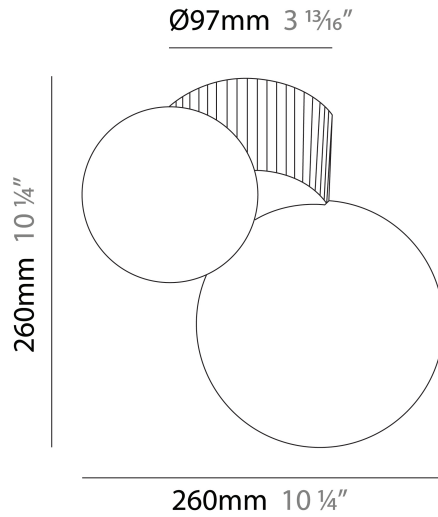

PROJECT	_____
TYPE	_____
SPECIFIER	_____
QUANTITY	_____
DATE	_____

LAND SURFACE

D92267-

base number   Finish
Options

1. To build a product code in our configurator select the specify button on the base model # product page
2. To build a manual product code on this datasheet choose from the options listed below in blue font and add the suffix to the base model #

GENERAL

Series: Land _____
Brand: Milan _____
Division: Design _____
Mounting Type: Surface _____
Mounting Location: Ceiling _____
Subcategory: Ambient _____

PHYSICAL

Shape: Abstract _____
Length (mm): 236 _____
Length (in): 9 ⁵/₁₆ _____
Height (mm): 174 _____
Height (in): 6 ⁷/₈ _____
Light Distribution: Omnidirectional _____
Diffuser: Glass - Opal _____
Fixture Finish: [MKL](#) / [AGL](#) / [TEL](#) _____
Fixture Material: Ceramic / Glass _____

ELECTRICAL

Number of Lamps: 2 _____
Lamp Type: LED Retrofit _____
Bulb Included: Bulb Not Included _____
Max. Wattage Per Lamp (W): 4.8 _____
Lamp Base: G9 _____
Input Voltage (V): 120 _____

LED

OPTICAL

RATINGS AND CERTIFICATIONS

Certified By: Certified for North American Standards _____
IP rating: IP20 _____