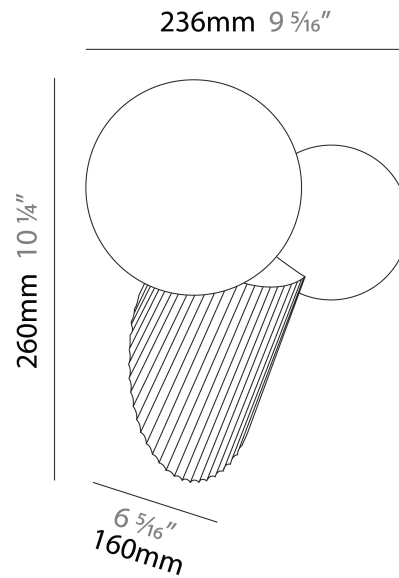

PROJECT	
TYPE	
SPECIFIER	
QUANTITY	
DATE	

LAND SURFACE

D93260-

base number   Finish
Options

1. To build a product code in our configurator select the specify button on the base model # product page
2. To build a manual product code on this datasheet choose from the options listed below in blue font and add the suffix to the base model #

GENERAL

Series: Land
Brand: Milan
Division: Design
Mounting Type: Surface
Mounting Location: Wall
Subcategory: Ambient

PHYSICAL

Shape: Abstract
Length (mm): 236
Length (in): 9 ⁵/₁₆
Height (mm): 260
Depth (mm): 160
Height (in): 10 ¹/₄
Depth (in): 6 ⁵/₁₆
Light Distribution: Omnidirectional
Diffuser: Glass - Opal
[Fixture Finish: MKL / AGL / TEL](#)
Fixture Material: Ceramic / Glass

ELECTRICAL

Number of Lamps: 2
Lamp Type: LED Retrofit
Bulb Included: Bulb Not Included
Max. Wattage Per Lamp (W): 4.8
Lamp Base: G9
Input Voltage (V): 120

LED

OPTICAL

RATINGS AND CERTIFICATIONS

Certified By: Certified for North American Standards
IP rating: IP20