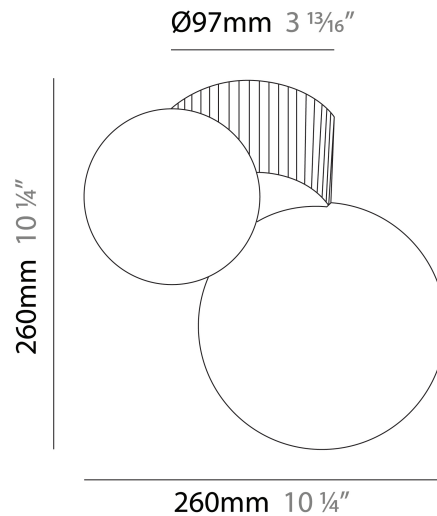

LAND SURFACE

D92267-

base number   Finish
Options

1. To build a product code in our configurator select the specify button on the base model # product page
2. To build a manual product code on this datasheet choose from the options listed below in blue font and add the suffix to the base model #

GENERAL

Series: Land _____
Brand: Milan _____
Division: Design _____
Mounting Type: Surface _____
Mounting Location: Ceiling _____
Subcategory: Ambient _____

PHYSICAL

Shape: Abstract _____
Length (mm): 236 _____
Length (in): 9 ⁵/₁₆ _____
Height (mm): 174 _____
Height (in): 6 ⁷/₈ _____
Light Distribution: Omnidirectional _____
Diffuser: Glass - Opal _____
Fixture Finish: [MKL](#) / [AGL](#) / [TEL](#) _____
Fixture Material: Ceramic / Glass _____

ELECTRICAL

Number of Lamps: 2 _____
Lamp Type: LED Retrofit _____
Bulb Included: Bulb Not Included _____
Max. Wattage Per Lamp (W): 4.8 _____
Lamp Base: G9 _____
Input Voltage (V): 120 _____

LED

OPTICAL

RATINGS AND CERTIFICATIONS

Certified By: Certified for North American Standards _____
IP rating: IP20 _____