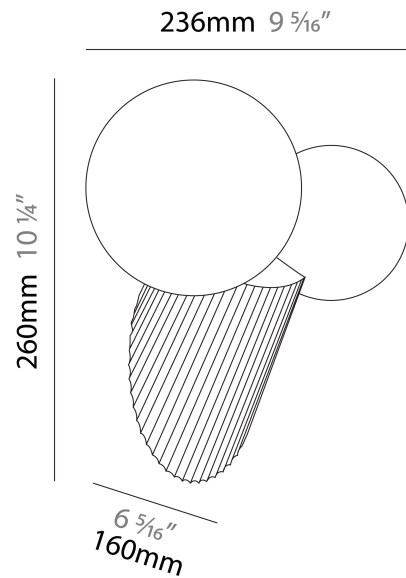

PROJECT	
TYPE	
SPECIFIER	
QUANTITY	
DATE	

LAND SURFACE

D93260-

base number   Finish
Options

1. To build a product code in our configurator select the specify button on the base model # product page
2. To build a manual product code on this datasheet choose from the options listed below in blue font and add the suffix to the base model #

GENERAL

Series: Land
Brand: Milan
Division: Design
Mounting Type: Surface
Mounting Location: Wall
Subcategory: Ambient

PHYSICAL

Shape: Abstract
Length (mm): 236
Length (in): 9 ⁵/₁₆
Height (mm): 260
Depth (mm): 160
Height (in): 10 ¹/₄
Depth (in): 6 ⁵/₁₆
Light Distribution: Omnidirectional
Diffuser: Glass - Opal
[Fixture Finish: MKL / AGL / TEL](#)
Fixture Material: Ceramic / Glass

ELECTRICAL

Number of Lamps: 2
Lamp Type: LED Retrofit
Bulb Included: Bulb Not Included
Max. Wattage Per Lamp (W): 4.8
Lamp Base: G9
Input Voltage (V): 120

LED

OPTICAL

RATINGS AND CERTIFICATIONS

Certified By: Certified for North American Standards
IP rating: IP20