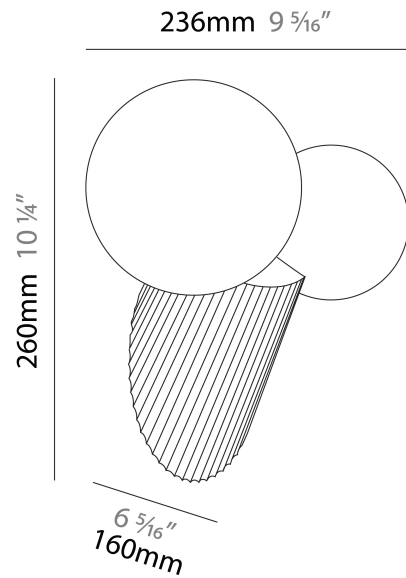

PROJECT
TYPE
SPECIFIER
QUANTITY
DATE

LAND SURFACE

D93260-

base number   Finish
Options

1. To build a product code in our configurator select the specify button on the base model # product page
2. To build a manual product code on this datasheet choose from the options listed below in blue font and add the suffix to the base model #

GENERAL

Series: Land
Brand: Milan
Division: Design
Mounting Type: Surface
Mounting Location: Wall
Subcategory: Ambient

PHYSICAL

Shape: Abstract
Length (mm): 236
Length (in): 9 ⁵/₁₆
Height (mm): 260
Depth (mm): 160
Height (in): 10 ¹/₄
Depth (in): 6 ⁵/₁₆
Light Distribution: Omnidirectional
Diffuser: Glass - Opal
[Fixture Finish: MKL / AGL / TEL](#)
Fixture Material: Ceramic / Glass

ELECTRICAL

Number of Lamps: 2
Lamp Type: LED Retrofit
Bulb Included: Bulb Not Included
Max. Wattage Per Lamp (W): 4.8
Lamp Base: G9
Input Voltage (V): 120

LED

OPTICAL

RATINGS AND CERTIFICATIONS

Certified By: Certified for North American Standards
IP rating: IP20