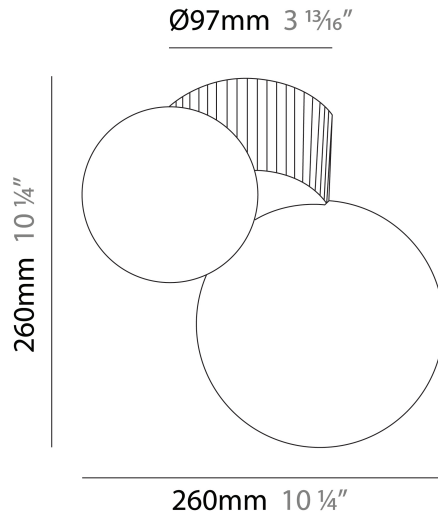

PROJECT
TYPE
SPECIFIER
QUANTITY
DATE

LAND SURFACE

D92267-

base number   Finish
Options

1. To build a product code in our configurator select the specify button on the base model # product page
2. To build a manual product code on this datasheet choose from the options listed below in blue font and add the suffix to the base model #

GENERAL

Series: Land
Brand: Milan
Division: Design
Mounting Type: Surface
Mounting Location: Ceiling
Subcategory: Ambient

PHYSICAL

Shape: Abstract
Length (mm): 236
Length (in): 9 ⁵/₁₆
Height (mm): 174
Height (in): 6 ⁷/₈
Light Distribution: Omnidirectional
Diffuser: Glass - Opal
Fixture Finish: MKL / AGL / TEL
Fixture Material: Ceramic / Glass

ELECTRICAL

Number of Lamps: 2
Lamp Type: LED Retrofit
Bulb Included: Bulb Not Included
Max. Wattage Per Lamp (W): 4.8
Lamp Base: G9
Input Voltage (V): 120

LED

OPTICAL

RATINGS AND CERTIFICATIONS

Certified By: Certified for North American Standards
IP rating: IP20