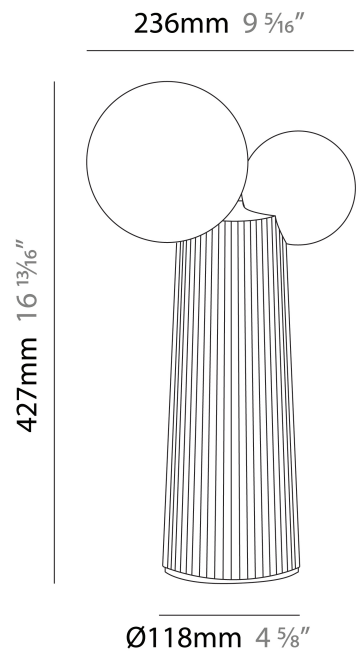

PROJECT	_____
TYPE	_____
SPECIFIER	_____
QUANTITY	_____
DATE	_____

LAND PORTABLE

D94065-

base number   Finish
Options

1. To build a product code in our configurator select the specify button on the base model # product page
2. To build a manual product code on this datasheet choose from the options listed below in blue font and add the suffix to the base model #

GENERAL

Series: Land _____
Brand: Milan _____
Division: Design _____
Mounting Type: Portable _____
Mounting Location: Wall _____
Subcategory: Ambient _____

PHYSICAL

Shape: Abstract _____
Length (mm): 236 _____
Length (in): 9 5/16 _____
Height (mm): 427 _____
Height (in): 16 13/16 _____
Light Distribution: Omnidirectional _____
Diffuser: Glass - Opal _____
Fixture Finish: [MKL](#) / [AGL](#) / [TEL](#) _____
Fixture Material: Ceramic / Glass _____

ELECTRICAL

Number of Lamps: 2 _____
Lamp Type: LED Retrofit _____
Bulb Included: Bulb Not Included _____
Max. Wattage Per Lamp (W): 4.8 _____
Lamp Base: G9 _____
Input Voltage (V): 120 _____

LED

OPTICAL

RATINGS AND CERTIFICATIONS

Certified By: Certified for North American Standards _____
IP rating: IP20 _____