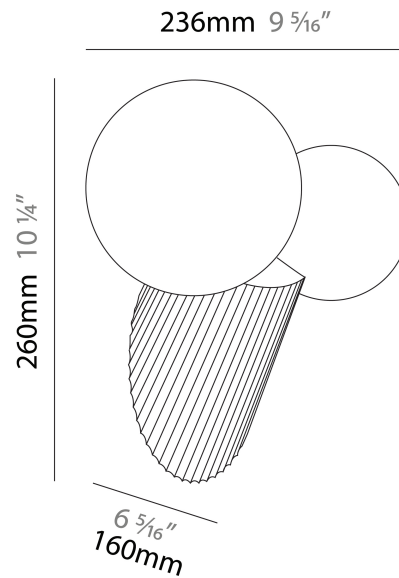

PROJECT	_____
TYPE	_____
SPECIFIER	_____
QUANTITY	_____
DATE	_____

LAND SURFACE

D93260-

base number   Finish
Options

1. To build a product code in our configurator select the specify button on the base model # product page
2. To build a manual product code on this datasheet choose from the options listed below in blue font and add the suffix to the base model #

GENERAL

Series: Land _____
Brand: Milan _____
Division: Design _____
Mounting Type: Surface _____
Mounting Location: Wall _____
Subcategory: Ambient _____

PHYSICAL

Shape: Abstract _____
Length (mm): 236 _____
Length (in): 9 ⁵/₁₆ _____
Height (mm): 260 _____
Depth (mm): 160 _____
Height (in): 10 ¹/₄ _____
Depth (in): 6 ⁵/₁₆ _____
Light Distribution: Omnidirectional _____
Diffuser: Glass - Opal _____
Fixture Finish: MKL / AGL / TEL _____
Fixture Material: Ceramic / Glass _____

ELECTRICAL

Number of Lamps: 2 _____
Lamp Type: LED Retrofit _____
Bulb Included: Bulb Not Included _____
Max. Wattage Per Lamp (W): 4.8 _____
Lamp Base: G9 _____
Input Voltage (V): 120 _____

LED

OPTICAL

RATINGS AND CERTIFICATIONS

Certified By: Certified for North American Standards _____
IP rating: IP20 _____