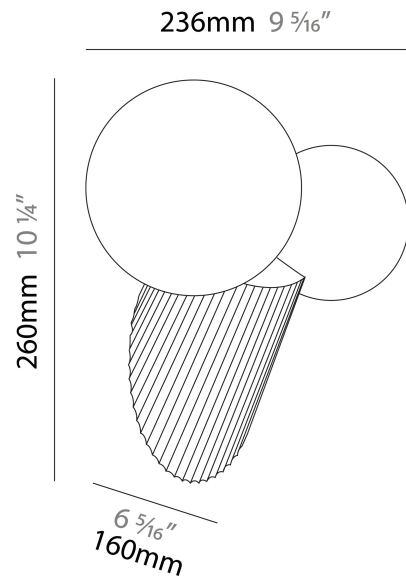

LAND SURFACE

D93260-

base number   Finish
Options

1. To build a product code in our configurator select the specify button on the base model # product page
2. To build a manual product code on this datasheet choose from the options listed below in blue font and add the suffix to the base model #

GENERAL

Series: Land _____
Brand: Milan _____
Division: Design _____
Mounting Type: Surface _____
Mounting Location: Wall _____
Subcategory: Ambient _____

PHYSICAL

Shape: Abstract _____
Length (mm): 236 _____
Length (in): 9 ⁵/₁₆ _____
Height (mm): 260 _____
Depth (mm): 160 _____
Height (in): 10 ¹/₄ _____
Depth (in): 6 ⁵/₁₆ _____
Light Distribution: Omnidirectional _____
Diffuser: Glass - Opal _____
Fixture Finish: [MKL / AGL / TEL](#) _____
Fixture Material: Ceramic / Glass _____

ELECTRICAL

Number of Lamps: 2 _____
Lamp Type: LED Retrofit _____
Bulb Included: Bulb Not Included _____
Max. Wattage Per Lamp (W): 4.8 _____
Lamp Base: G9 _____
Input Voltage (V): 120 _____

LED

OPTICAL

RATINGS AND CERTIFICATIONS

Certified By: Certified for North American Standards _____
IP rating: IP20 _____