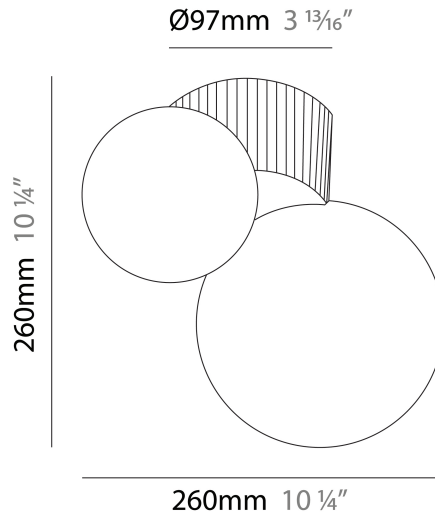

PROJECT	
TYPE	
SPECIFIER	
QUANTITY	
DATE	

LAND SURFACE

D92267-

base number   Finish
Options

1. To build a product code in our configurator select the specify button on the base model # product page
2. To build a manual product code on this datasheet choose from the options listed below in blue font and add the suffix to the base model #

GENERAL

Series: Land
Brand: Milan
Division: Design
Mounting Type: Surface
Mounting Location: Ceiling
Subcategory: Ambient

PHYSICAL

Shape: Abstract
Length (mm): 236
Length (in): 9 ⁵/₁₆
Height (mm): 174
Height (in): 6 ⁷/₈
Light Distribution: Omnidirectional
Diffuser: Glass - Opal
Fixture Finish: MKL / AGL / TEL
Fixture Material: Ceramic / Glass

ELECTRICAL

Number of Lamps: 2
Lamp Type: LED Retrofit
Bulb Included: Bulb Not Included
Max. Wattage Per Lamp (W): 4.8
Lamp Base: G9
Input Voltage (V): 120

LED

OPTICAL

RATINGS AND CERTIFICATIONS

Certified By: Certified for North American Standards
IP rating: IP20