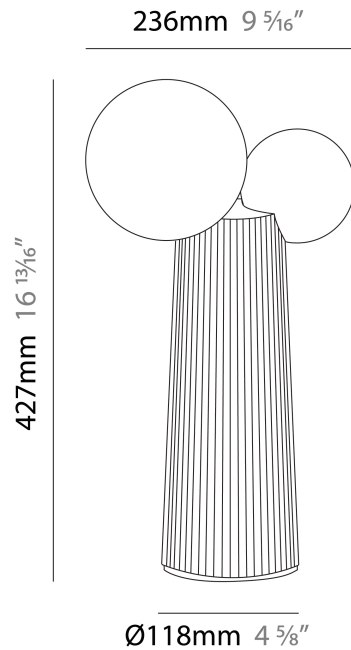

PROJECT	_____
TYPE	_____
SPECIFIER	_____
QUANTITY	_____
DATE	_____

LAND PORTABLE

D94065-

base number   Finish
Options

1. To build a product code in our configurator select the specify button on the base model # product page
2. To build a manual product code on this datasheet choose from the options listed below in blue font and add the suffix to the base model #

GENERAL

Series: Land
Brand: Milan
Division: Design
Mounting Type: Portable
Mounting Location: Wall
Subcategory: Ambient

PHYSICAL

Shape: Abstract
Length (mm): 236
Length (in): 9 5/16
Height (mm): 427
Height (in): 16 13/16
Light Distribution: Omnidirectional
Diffuser: Glass - Opal
Fixture Finish: MKL / AGL / TEL
Fixture Material: Ceramic / Glass

ELECTRICAL

Number of Lamps: 2
Lamp Type: LED Retrofit
Bulb Included: Bulb Not Included
Max. Wattage Per Lamp (W): 4.8
Lamp Base: G9
Input Voltage (V): 120

LED

OPTICAL

RATINGS AND CERTIFICATIONS

Certified By: Certified for North American Standards
IP rating: IP20