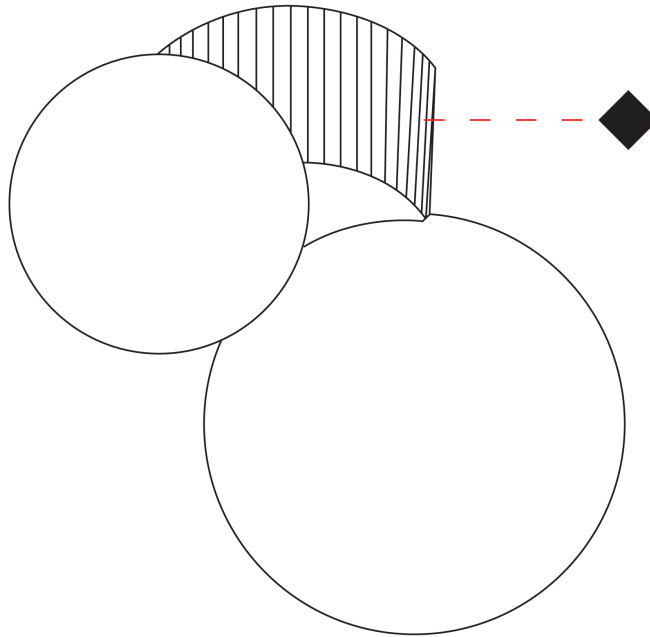

D92267-

PROJECT

TYPE

SPECIFIER

QUANTITY

DATE

D