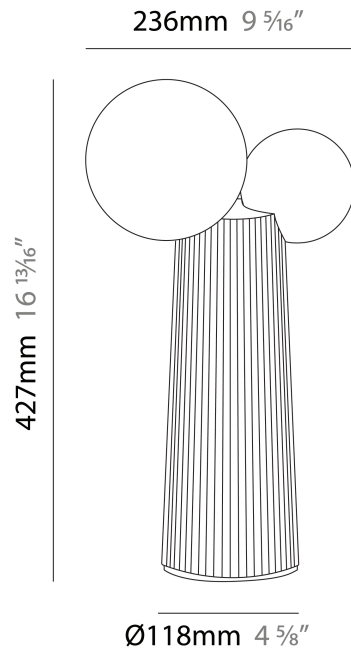

PROJECT _____

TYPE _____

SPECIFIER _____

QUANTITY _____

DATE _____

LAND PORTABLE

D94065-

base number _____ Finish _____
Options _____

1. To build a product code in our configurator select the specify button on the base model # product page
2. To build a manual product code on this datasheet choose from the options listed below in blue font and add the suffix to the base model #

GENERAL

Series: Land _____
Brand: Milan _____
Division: Design _____
Mounting Type: Portable _____
Mounting Location: Wall _____
Subcategory: Ambient _____

PHYSICAL

Shape: Abstract _____
Length (mm): 236 _____
Length (in): 9 5/16 _____
Height (mm): 427 _____
Height (in): 16 13/16 _____
Light Distribution: Omnidirectional _____
Diffuser: Glass - Opal _____
Fixture Finish: MKL / AGL / TEL _____
Fixture Material: Ceramic / Glass _____

ELECTRICAL

Number of Lamps: 2 _____
Lamp Type: LED Retrofit _____
Bulb Included: Bulb Not Included _____
Max. Wattage Per Lamp (W): 4.8 _____
Lamp Base: G9 _____
Input Voltage (V): 120 _____

LED

OPTICAL

RATINGS AND CERTIFICATIONS

Certified By: Certified for North American Standards _____
IP rating: IP20 _____