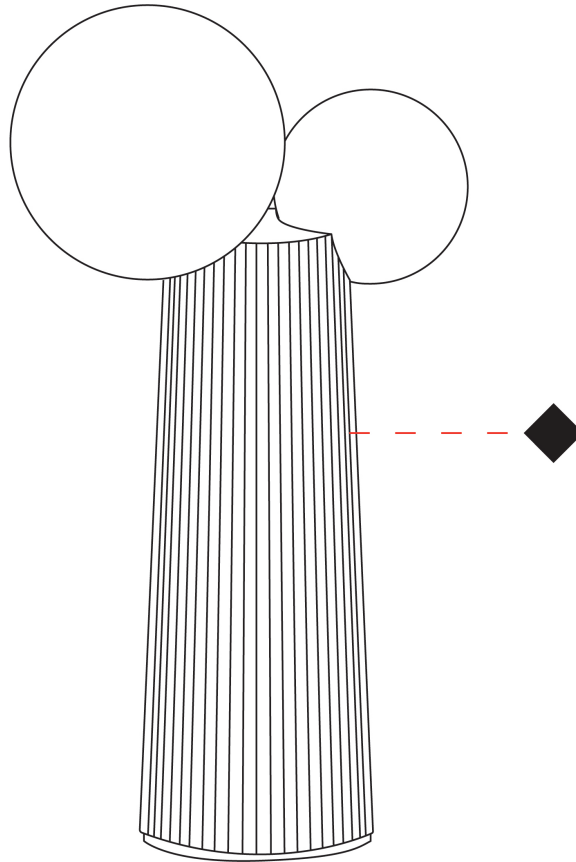

D94065-

PROJECT

TYPE

SPECIFIER

QUANTITY

DATE

D