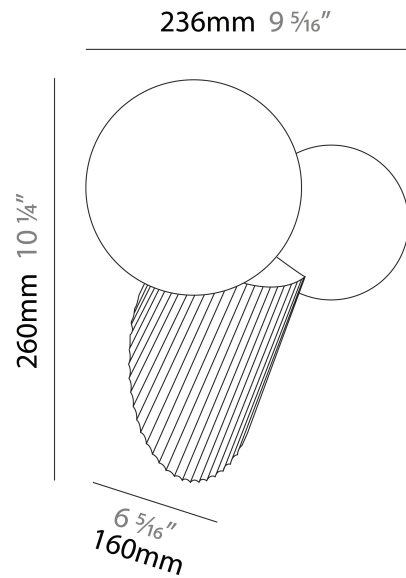

PROJECT	_____
TYPE	_____
SPECIFIER	_____
QUANTITY	_____
DATE	_____

LAND SURFACE

D93260-

base number   Finish
Options

1. To build a product code in our configurator select the specify button on the base model # product page
2. To build a manual product code on this datasheet choose from the options listed below in blue font and add the suffix to the base model #

GENERAL

Series: Land
Brand: Milan
Division: Design
Mounting Type: Surface
Mounting Location: Wall
Subcategory: Ambient

PHYSICAL

Shape: Abstract
Length (mm): 236
Length (in): 9 5/16
Height (mm): 260
Depth (mm): 160
Height (in): 10 1/4
Depth (in): 6 5/16
Light Distribution: Omnidirectional
Diffuser: Glass - Opal
[Fixture Finish: MKL / AGL / TEL](#)
Fixture Material: Ceramic / Glass

ELECTRICAL

Number of Lamps: 2
Lamp Type: LED Retrofit
Bulb Included: Bulb Not Included
Max. Wattage Per Lamp (W): 4.8
Lamp Base: G9
Input Voltage (V): 120

LED

OPTICAL

RATINGS AND CERTIFICATIONS

Certified By: Certified for North American Standards
IP rating: IP20