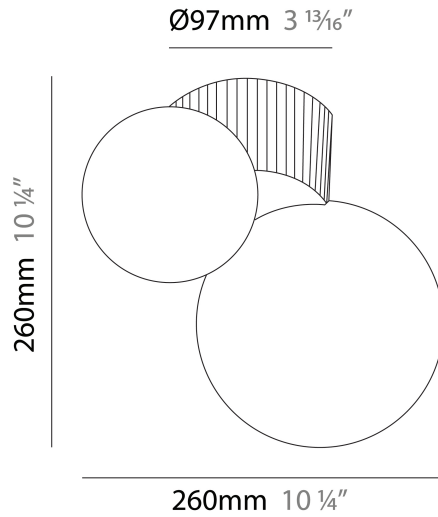

PROJECT	
TYPE	
SPECIFIER	
QUANTITY	
DATE	

LAND SURFACE

D92267-

base number   Finish
Options

1. To build a product code in our configurator select the specify button on the base model # product page
2. To build a manual product code on this datasheet choose from the options listed below in blue font and add the suffix to the base model #

GENERAL

Series: Land
Brand: Milan
Division: Design
Mounting Type: Surface
Mounting Location: Ceiling
Subcategory: Ambient

PHYSICAL

Shape: Abstract
Length (mm): 236
Length (in): 9 ⁵/₁₆
Height (mm): 174
Height (in): 6 ⁷/₈
Light Distribution: Omnidirectional
Diffuser: Glass - Opal
Fixture Finish: MKL / AGL / TEL
Fixture Material: Ceramic / Glass

ELECTRICAL

Number of Lamps: 2
Lamp Type: LED Retrofit
Bulb Included: Bulb Not Included
Max. Wattage Per Lamp (W): 4.8
Lamp Base: G9
Input Voltage (V): 120

LED

OPTICAL

RATINGS AND CERTIFICATIONS

Certified By: Certified for North American Standards
IP rating: IP20