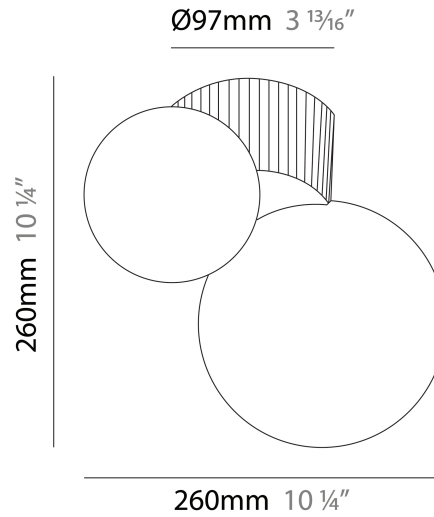

PROJECT	_____
TYPE	_____
SPECIFIER	_____
QUANTITY	_____
DATE	_____

LAND SURFACE

D92267-

base number   Finish
Options

1. To build a product code in our configurator select the specify button on the base model # product page
2. To build a manual product code on this datasheet choose from the options listed below in blue font and add the suffix to the base model #

GENERAL

Series: Land
Brand: Milan
Division: Design
Mounting Type: Surface
Mounting Location: Ceiling
Subcategory: Ambient

PHYSICAL

Shape: Abstract
Length (mm): 236
Length (in): 9 ⁵/₁₆
Height (mm): 174
Height (in): 6 ⁷/₈
Light Distribution: Omnidirectional
Diffuser: Glass - Opal
Fixture Finish: [MKL](#) / [AGL](#) / [TEL](#)
Fixture Material: Ceramic / Glass

ELECTRICAL

Number of Lamps: 2
Lamp Type: LED Retrofit
Bulb Included: Bulb Not Included
Max. Wattage Per Lamp (W): 4.8
Lamp Base: G9
Input Voltage (V): 120

LED

OPTICAL

RATINGS AND CERTIFICATIONS

Certified By: Certified for North American Standards
IP rating: IP20