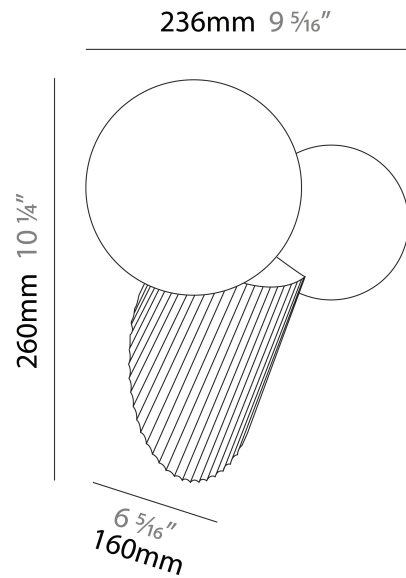

PROJECT	_____
TYPE	_____
SPECIFIER	_____
QUANTITY	_____
DATE	_____

LAND SURFACE

D93260-

base number   Finish
Options

1. To build a product code in our configurator select the specify button on the base model # product page
2. To build a manual product code on this datasheet choose from the options listed below in blue font and add the suffix to the base model #

GENERAL

Series: Land
Brand: Milan
Division: Design
Mounting Type: Surface
Mounting Location: Wall
Subcategory: Ambient

PHYSICAL

Shape: Abstract
Length (mm): 236
Length (in): 9 ⁵/₁₆
Height (mm): 260
Depth (mm): 160
Height (in): 10 ¹/₄
Depth (in): 6 ⁵/₁₆
Light Distribution: Omnidirectional
Diffuser: Glass - Opal
[Fixture Finish: MKL / AGL / TEL](#)
Fixture Material: Ceramic / Glass

ELECTRICAL

Number of Lamps: 2
Lamp Type: LED Retrofit
Bulb Included: Bulb Not Included
Max. Wattage Per Lamp (W): 4.8
Lamp Base: G9
Input Voltage (V): 120

LED

OPTICAL

RATINGS AND CERTIFICATIONS

Certified By: Certified for North American Standards
IP rating: IP20