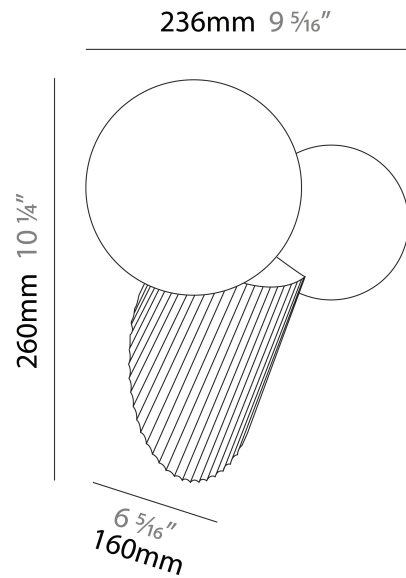

PROJECT	_____
TYPE	_____
SPECIFIER	_____
QUANTITY	_____
DATE	_____

LAND SURFACE

D93260-

base number   Finish
Options

1. To build a product code in our configurator select the specify button on the base model # product page
2. To build a manual product code on this datasheet choose from the options listed below in blue font and add the suffix to the base model #

GENERAL

Series: Land _____
Brand: Milan _____
Division: Design _____
Mounting Type: Surface _____
Mounting Location: Wall _____
Subcategory: Ambient _____

PHYSICAL

Shape: Abstract _____
Length (mm): 236 _____
Length (in): 9 ⁵/₁₆ _____
Height (mm): 260 _____
Depth (mm): 160 _____
Height (in): 10 ¹/₄ _____
Depth (in): 6 ⁵/₁₆ _____
Light Distribution: Omnidirectional _____
Diffuser: Glass - Opal _____
Fixture Finish: [MKL / AGL / TEL](#) _____
Fixture Material: Ceramic / Glass _____

ELECTRICAL

Number of Lamps: 2 _____
Lamp Type: LED Retrofit _____
Bulb Included: Bulb Not Included _____
Max. Wattage Per Lamp (W): 4.8 _____
Lamp Base: G9 _____
Input Voltage (V): 120 _____

LED

OPTICAL

RATINGS AND CERTIFICATIONS

Certified By: Certified for North American Standards _____
IP rating: IP20 _____