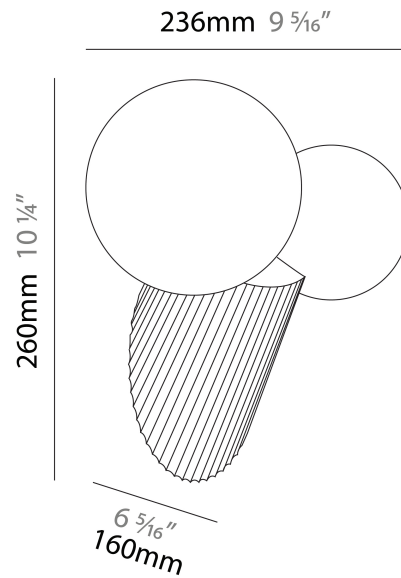

PROJECT	
TYPE	
SPECIFIER	
QUANTITY	
DATE	

LAND SURFACE

D93260-

base number   Finish
Options

1. To build a product code in our configurator select the specify button on the base model # product page
2. To build a manual product code on this datasheet choose from the options listed below in blue font and add the suffix to the base model #

GENERAL

Series: Land
Brand: Milan
Division: Design
Mounting Type: Surface
Mounting Location: Wall
Subcategory: Ambient

PHYSICAL

Shape: Abstract
Length (mm): 236
Length (in): 9 5/16
Height (mm): 260
Depth (mm): 160
Height (in): 10 1/4
Depth (in): 6 5/16
Light Distribution: Omnidirectional
Diffuser: Glass - Opal
[Fixture Finish: MKL / AGL / TEL](#)
Fixture Material: Ceramic / Glass

ELECTRICAL

Number of Lamps: 2
Lamp Type: LED Retrofit
Bulb Included: Bulb Not Included
Max. Wattage Per Lamp (W): 4.8
Lamp Base: G9
Input Voltage (V): 120

LED

OPTICAL

RATINGS AND CERTIFICATIONS

Certified By: Certified for North American Standards
IP rating: IP20