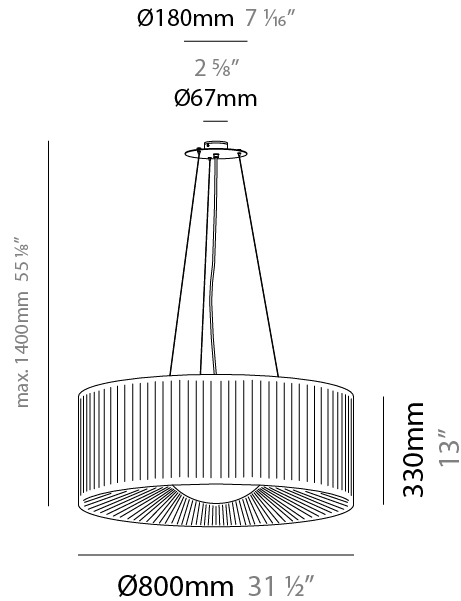

PROJECT	
TYPE	
SPECIFIER	
QUANTITY	
DATE	

LAP SUSPENSION

D91227

base number

1. To build a product code in our configurator select the specify button on the base model # product page
2. To build a manual product code on this datasheet choose from the options listed below in blue font and add the suffix to the base model #

GENERAL

Series: Lap
Partner: Milan
Division: Design
Installation: Suspension
Product Type: Pendant
Mounting Location: Ceiling

PHYSICAL

Shape: Round
Diameter (mm): 800
Diameter (in): 31 1/2
Height (mm): 330
Height (in): 13
Max. Overall Height (mm): 1400
Max. Overall Height (in): 55 1/8
Weight (kg): 9.1
Weight (lbs): 19.999
Diffuser: Glass - Opal
Fixture Finish: MBQ
Accent Finish: ECR
Fixture Material: Metal / Satin Ribbon
Primary Material: Fabric
Cable Details: 1070mm / 42 1/8" Cable

ELECTRICAL

Number of Lamps: 3
Lamp Type: LED Retrofit
Bulb Included: Bulb Not Included
Total Output Wattage (W): 36
Max. Wattage Per Lamp (W): 12
Lamp Base: E26
Input Voltage (V): 120
Upon Request: 277Vac / GU24

LED

OPTICAL

RATINGS AND CERTIFICATIONS

Certified By: CSA Certified to UL and CSA Standards
IP rating: IP20