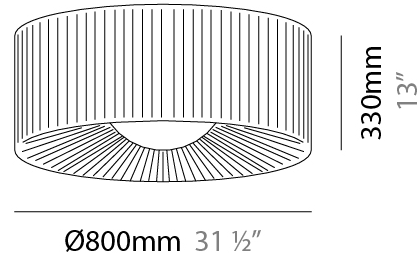

PROJECT	_____
TYPE	_____
SPECIFIER	_____
QUANTITY	_____
DATE	_____

LAP SURFACE

D92258

base number

1. To build a product code in our configurator select the specify button on the base model # product page
2. To build a manual product code on this datasheet choose from the options listed below in blue font and add the suffix to the base model #

GENERAL

Series: Lap
Partner: Milan
Division: Design
Installation: Surface
Product Type: Ceiling Surface
Mounting Location: Ceiling

PHYSICAL

Shape: Round
Diameter (mm): 800
Diameter (in): 31 1/2
Height (mm): 330
Height (in): 13
Weight (kg): 8.2
Weight (lbs): 17.999
Diffuser: Glass - Opal
Fixture Finish: MWL
Accent Finish: ECR
Fixture Material: Metal / Satin Ribbon
Primary Material: Fabric

ELECTRICAL

Number of Lamps: 3
Lamp Type: LED Retrofit
Bulb Included: Bulb Not Included
Total Output Wattage (W): 36
Max. Wattage Per Lamp (W): 12
Lamp Base: E26
Input Voltage (V): 120
Upon Request: 277Vac / GU24

LED

OPTICAL

RATINGS AND CERTIFICATIONS

Certified By: CSA Certified to UL and CSA Standards
IP rating: IP20