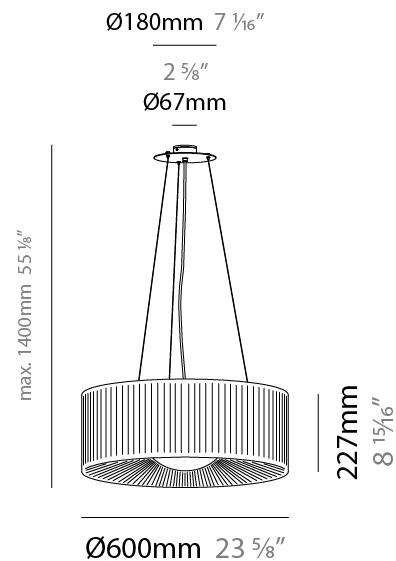

PROJECT	_____
TYPE	_____
SPECIFIER	_____
QUANTITY	_____
DATE	_____

LAP SUSPENSION

D91226

base number

1. To build a product code in our configurator select the specify button on the base model # product page
2. To build a manual product code on this datasheet choose from the options listed below in blue font and add the suffix to the base model #

GENERAL

Series: Lap
Partner: Milan
Division: Design
Installation: Suspension
Product Type: Pendant
Mounting Location: Ceiling

PHYSICAL

Shape: Round
Diameter (mm): 600
Diameter (in): 23 5/8
Height (mm): 227
Height (in): 8 15/16
Max. Overall Height (mm): 1400
Max. Overall Height (in): 55 1/8
Weight (kg): 5.2
Weight (lbs): 11.499
Diffuser: Glass - Opal
Fixture Finish: MBQ
Accent Finish: ECR
Fixture Material: Metal / Satin Ribbon
Primary Material: Fabric
Cable Details: 1173mm / 43 3/16" cable

ELECTRICAL

Number of Lamps: 1
Lamp Type: LED Retrofit
Bulb Included: Bulb Not Included
Total Output Wattage (W): 12
Max. Wattage Per Lamp (W): 12
Lamp Base: E26
Input Voltage (V): 120
Upon Request: 277Vac / GU24

LED

OPTICAL

RATINGS AND CERTIFICATIONS

Certified By: CSA Certified to UL and CSA Standards
IP rating: IP20