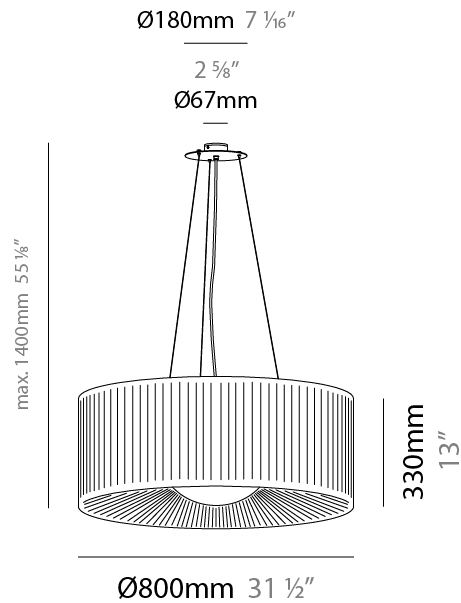

PROJECT	
TYPE	
SPECIFIER	
QUANTITY	
DATE	

LAP SUSPENSION

D91227

base number

1. To build a product code in our configurator select the specify button on the base model # product page
2. To build a manual product code on this datasheet choose from the options listed below in blue font and add the suffix to the base model #

GENERAL

Series: Lap
Brand: Milan
Division: Design
Mounting Type: Suspension
Mounting Location: Ceiling
Subcategory: Pendant

PHYSICAL

Shape: Round
Diameter (mm): 800
Diameter (in): 31 1/2
Height (mm): 330
Height (in): 13
Max. Overall Height (mm): 1400
Max. Overall Height (in): 55 1/8
Light Distribution: Omnidirectional
Weight (kg): 9.1
Weight (lbs): 19.999
Diffuser: Glass - Opal
Fixture Finish: MBQ
Accent Finish: ECR
Fixture Material: Metal / Satin Ribbon
Cable Details: 1070mm / 42 1/8" Cable

ELECTRICAL

Number of Lamps: 3
Lamp Type: LED Retrofit
Bulb Included: Bulb Not Included
Total Output Wattage (W): 36
Max. Wattage Per Lamp (W): 12
Lamp Base: E26
Input Voltage (V): 120
Upon Request: 277Vac / GU24

LED

OPTICAL

RATINGS AND CERTIFICATIONS

Certified By: CSA Certified to UL and CSA Standards
IP rating: IP20