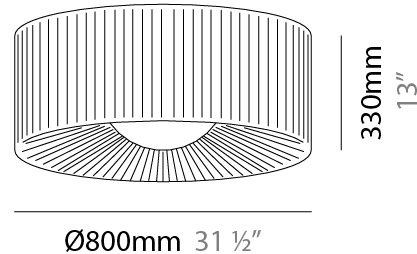

PROJECT	_____
TYPE	_____
SPECIFIER	_____
QUANTITY	_____
DATE	_____

LAP SURFACE

D92258

base number

1. To build a product code in our configurator select the specify button on the base model # product page
2. To build a manual product code on this datasheet choose from the options listed below in blue font and add the suffix to the base model #

GENERAL

Series: Lap
Brand: Milan
Division: Design
Mounting Type: Surface
Mounting Location: Ceiling
Subcategory: Ambient

PHYSICAL

Shape: Round
Diameter (mm): 800
Diameter (in): 31 ½
Height (mm): 330
Height (in): 13
Light Distribution: Omnidirectional
Weight (kg): 8.2
Weight (lbs): 17.999
Diffuser: Glass - Opal
Fixture Finish: MWL
Accent Finish: ECR
Fixture Material: Metal / Satin Ribbon

ELECTRICAL

Number of Lamps: 3
Lamp Type: LED Retrofit
Bulb Included: Bulb Not Included
Total Output Wattage (W): 36
Max. Wattage Per Lamp (W): 12
Lamp Base: E26
Input Voltage (V): 120
Upon Request: 277Vac / GU24

LED

OPTICAL

RATINGS AND CERTIFICATIONS

Certified By: CSA Certified to UL and CSA Standards
IP rating: IP20