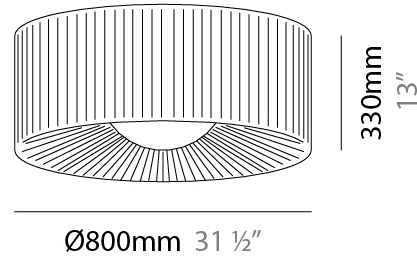

PROJECT
TYPE
SPECIFIER
QUANTITY
DATE

LAP SURFACE

D92258

base number

1. To build a product code in our configurator select the specify button on the base model # product page
2. To build a manual product code on this datasheet choose from the options listed below in blue font and add the suffix to the base model #

GENERAL

Series: Lap
Brand: Milan
Division: Design
Mounting Type: Surface
Mounting Location: Ceiling
Subcategory: Ambient

PHYSICAL

Shape: Round
Diameter (mm): 800
Diameter (in): 31 1/2
Height (mm): 330
Height (in): 13
Light Distribution: Omnidirectional
Weight (kg): 8.2
Weight (lbs): 17.999
Diffuser: Glass - Opal
Fixture Finish: MWL
Accent Finish: ECR
Fixture Material: Metal / Satin Ribbon

ELECTRICAL

Number of Lamps: 3
Lamp Type: LED Retrofit
Bulb Included: Bulb Not Included
Total Output Wattage (W): 36
Max. Wattage Per Lamp (W): 12
Lamp Base: E26
Input Voltage (V): 120
Upon Request: 277Vac / GU24

LED

OPTICAL

RATINGS AND CERTIFICATIONS

Certified By: CSA Certified to UL and CSA Standards
IP rating: IP20