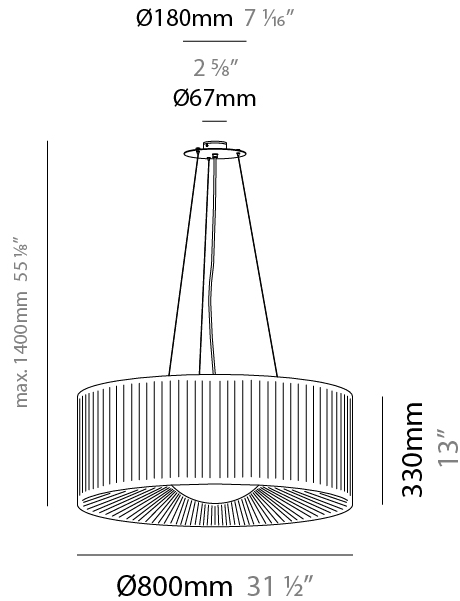

PROJECT	
TYPE	
SPECIFIER	
QUANTITY	
DATE	

LAP SUSPENSION

D91227

base number

1. To build a product code in our configurator select the specify button on the base model # product page
2. To build a manual product code on this datasheet choose from the options listed below in blue font and add the suffix to the base model #

GENERAL

Series: Lap
Brand: Milan
Division: Design
Mounting Type: Suspension
Mounting Location: Ceiling
Subcategory: Pendant

PHYSICAL

Shape: Round
Diameter (mm): 800
Diameter (in): 31 1/2
Height (mm): 330
Height (in): 13
Max. Overall Height (mm): 1400
Max. Overall Height (in): 55 1/8
Light Distribution: Omnidirectional
Weight (kg): 9.1
Weight (lbs): 19.999
Diffuser: Glass - Opal
Fixture Finish: MBQ
Accent Finish: ECR
Fixture Material: Metal / Satin Ribbon
Cable Details: 1070mm / 42 1/8" Cable

ELECTRICAL

Number of Lamps: 3
Lamp Type: LED Retrofit
Bulb Included: Bulb Not Included
Total Output Wattage (W): 36
Max. Wattage Per Lamp (W): 12
Lamp Base: E26
Input Voltage (V): 120
Upon Request: 277Vac / GU24

LED

OPTICAL

RATINGS AND CERTIFICATIONS

Certified By: CSA Certified to UL and CSA Standards
IP rating: IP20