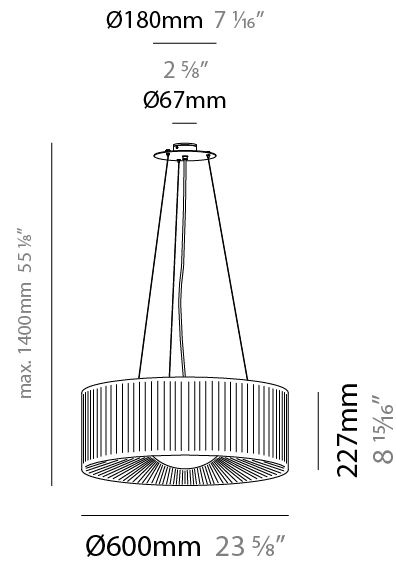

PROJECT	
TYPE	
SPECIFIER	
QUANTITY	
DATE	

LAP SUSPENSION

D91226

base number

1. To build a product code in our configurator select the specify button on the base model # product page
2. To build a manual product code on this datasheet choose from the options listed below in blue font and add the suffix to the base model #

GENERAL

Series: Lap
Brand: Milan
Division: Design
Mounting Type: Suspension
Mounting Location: Ceiling
Subcategory: Pendant

PHYSICAL

Shape: Round
Diameter (mm): 600
Diameter (in): 23 5/8
Height (mm): 227
Height (in): 8 15/16
Max. Overall Height (mm): 1400
Max. Overall Height (in): 55 1/8
Light Distribution: Omnidirectional
Weight (kg): 5.2
Weight (lbs): 11.499
Diffuser: Glass - Opal
Fixture Finish: MBQ
Accent Finish: ECR
Fixture Material: Metal / Satin Ribbon
Cable Details: 1173mm / 43 3/16" cable

ELECTRICAL

Number of Lamps: 1
Lamp Type: LED Retrofit
Bulb Included: Bulb Not Included
Total Output Wattage (W): 12
Max. Wattage Per Lamp (W): 12
Lamp Base: E26
Input Voltage (V): 120
Upon Request: 277Vac / GU24

LED

OPTICAL

RATINGS AND CERTIFICATIONS

Certified By: CSA Certified to UL and CSA Standards
IP rating: IP20