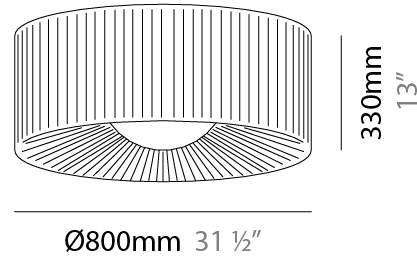

PROJECT	_____
TYPE	_____
SPECIFIER	_____
QUANTITY	_____
DATE	_____

LAP SURFACE

D92258

base number

1. To build a product code in our configurator select the specify button on the base model # product page
2. To build a manual product code on this datasheet choose from the options listed below in blue font and add the suffix to the base model #

GENERAL

Series: Lap
Brand: Milan
Division: Design
Mounting Type: Surface
Mounting Location: Ceiling
Subcategory: Ambient

PHYSICAL

Shape: Round
Diameter (mm): 800
Diameter (in): 31 ½
Height (mm): 330
Height (in): 13
Light Distribution: Omnidirectional
Weight (kg): 8.2
Weight (lbs): 17.999
Diffuser: Glass - Opal
Fixture Finish: MWL
Accent Finish: ECR
Fixture Material: Metal / Satin Ribbon

ELECTRICAL

Number of Lamps: 3
Lamp Type: LED Retrofit
Bulb Included: Bulb Not Included
Total Output Wattage (W): 36
Max. Wattage Per Lamp (W): 12
Lamp Base: E26
Input Voltage (V): 120
Upon Request: 277Vac / GU24

LED

OPTICAL

RATINGS AND CERTIFICATIONS

Certified By: CSA Certified to UL and CSA Standards
IP rating: IP20