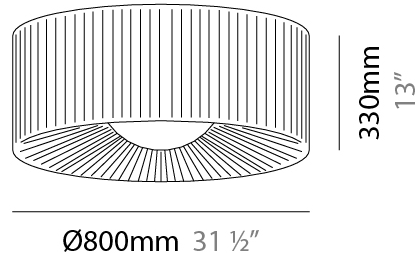

PROJECT	_____
TYPE	_____
SPECIFIER	_____
QUANTITY	_____
DATE	_____

LAP SURFACE

D92258

base number

1. To build a product code in our configurator select the specify button on the base model # product page
2. To build a manual product code on this datasheet choose from the options listed below in blue font and add the suffix to the base model #

GENERAL

Series: Lap
Brand: Milan
Division: Design
Mounting Type: Surface
Mounting Location: Ceiling
Subcategory: Ambient

PHYSICAL

Shape: Round
Diameter (mm): 800
Diameter (in): 31 ½
Height (mm): 330
Height (in): 13
Light Distribution: Omnidirectional
Weight (kg): 8.2
Weight (lbs): 17.999
Diffuser: Glass - Opal
Fixture Finish: MWL
Accent Finish: ECR
Fixture Material: Metal / Satin Ribbon

ELECTRICAL

Number of Lamps: 3
Lamp Type: LED Retrofit
Bulb Included: Bulb Not Included
Total Output Wattage (W): 36
Max. Wattage Per Lamp (W): 12
Lamp Base: E26
Input Voltage (V): 120
Upon Request: 277Vac / GU24

LED

OPTICAL

RATINGS AND CERTIFICATIONS

Certified By: CSA Certified to UL and CSA Standards
IP rating: IP20