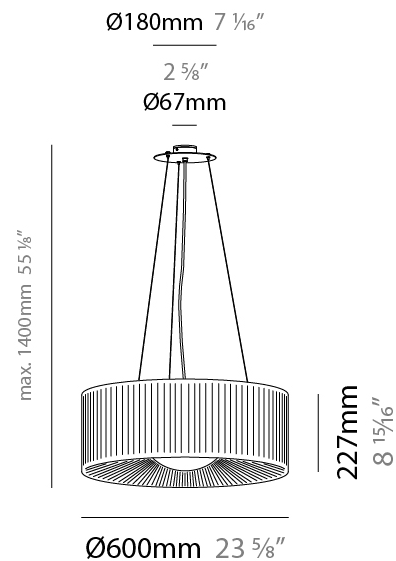

PROJECT	_____
TYPE	_____
SPECIFIER	_____
QUANTITY	_____
DATE	_____

LAP SUSPENSION

D91226

base number

1. To build a product code in our configurator select the specify button on the base model # product page
2. To build a manual product code on this datasheet choose from the options listed below in blue font and add the suffix to the base model #

GENERAL

Series: Lap
Brand: Milan
Division: Design
Mounting Type: Suspension
Mounting Location: Ceiling
Subcategory: Pendant

PHYSICAL

Shape: Round
Diameter (mm): 600
Diameter (in): 23 5/8
Height (mm): 227
Height (in): 8 15/16
Max. Overall Height (mm): 1400
Max. Overall Height (in): 55 1/8
Light Distribution: Omnidirectional
Weight (kg): 5.2
Weight (lbs): 11.499
Diffuser: Glass - Opal
Fixture Finish: MBQ
Accent Finish: ECR
Fixture Material: Metal / Satin Ribbon
Cable Details: 1173mm / 43 3/16" cable

ELECTRICAL

Number of Lamps: 1
Lamp Type: LED Retrofit
Bulb Included: Bulb Not Included
Total Output Wattage (W): 12
Max. Wattage Per Lamp (W): 12
Lamp Base: E26
Input Voltage (V): 120
Upon Request: 277Vac / GU24

LED

OPTICAL

RATINGS AND CERTIFICATIONS

Certified By: CSA Certified to UL and CSA Standards
IP rating: IP20