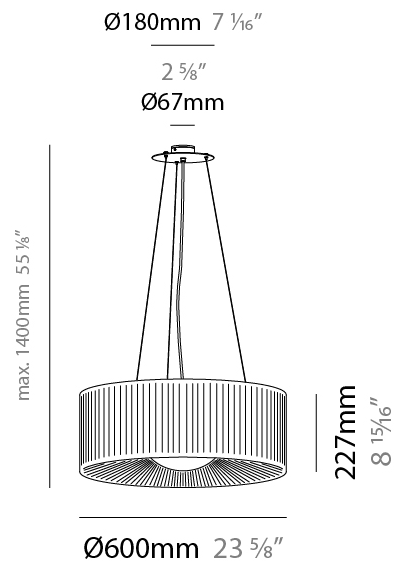

PROJECT	
TYPE	
SPECIFIER	
QUANTITY	
DATE	

LAP SUSPENSION

D91226

base number

1. To build a product code in our configurator select the specify button on the base model # product page
2. To build a manual product code on this datasheet choose from the options listed below in blue font and add the suffix to the base model #

GENERAL

Series: Lap
Brand: Milan
Division: Design
Mounting Type: Suspension
Mounting Location: Ceiling
Subcategory: Pendant

PHYSICAL

Shape: Round
Diameter (mm): 600
Diameter (in): 23 5/8
Height (mm): 227
Height (in): 8 15/16
Max. Overall Height (mm): 1400
Max. Overall Height (in): 55 1/8
Light Distribution: Omnidirectional
Weight (kg): 5.2
Weight (lbs): 11.499
Diffuser: Glass - Opal
Fixture Finish: MBQ
Accent Finish: ECR
Fixture Material: Metal / Satin Ribbon
Cable Details: 1173mm / 43 3/16" cable

ELECTRICAL

Number of Lamps: 1
Lamp Type: LED Retrofit
Bulb Included: Bulb Not Included
Total Output Wattage (W): 12
Max. Wattage Per Lamp (W): 12
Lamp Base: E26
Input Voltage (V): 120
Upon Request: 277Vac / GU24

LED

OPTICAL

RATINGS AND CERTIFICATIONS

Certified By: CSA Certified to UL and CSA Standards
IP rating: IP20