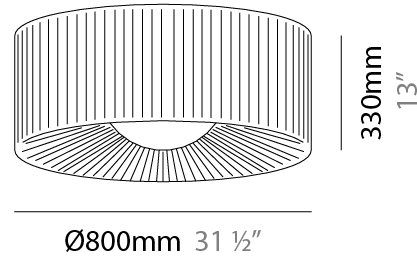

PROJECT	_____
TYPE	_____
SPECIFIER	_____
QUANTITY	_____
DATE	_____

LAP SURFACE

D92258

base number

1. To build a product code in our configurator select the specify button on the base model # product page
2. To build a manual product code on this datasheet choose from the options listed below in blue font and add the suffix to the base model #

GENERAL

Series: Lap _____
Brand: Milan _____
Division: Design _____
Mounting Type: Surface _____
Mounting Location: Ceiling _____
Subcategory: Ambient _____

PHYSICAL

Shape: Round _____
Diameter (mm): 800 _____
Diameter (in): 31 ½ _____
Height (mm): 330 _____
Height (in): 13 _____
Light Distribution: Omnidirectional _____
Weight (kg): 8.2 _____
Weight (lbs): 17.999 _____
Diffuser: Glass - Opal _____
Fixture Finish: MWL _____
Accent Finish: ECR _____
Fixture Material: Metal / Satin Ribbon _____

ELECTRICAL

Number of Lamps: 3 _____
Lamp Type: LED Retrofit _____
Bulb Included: Bulb Not Included _____
Total Output Wattage (W): 36 _____
Max. Wattage Per Lamp (W): 12 _____
Lamp Base: E26 _____
Input Voltage (V): 120 _____
Upon Request: 277Vac / GU24 _____

LED

OPTICAL

RATINGS AND CERTIFICATIONS

Certified By: CSA Certified to UL and CSA Standards _____
IP rating: IP20 _____