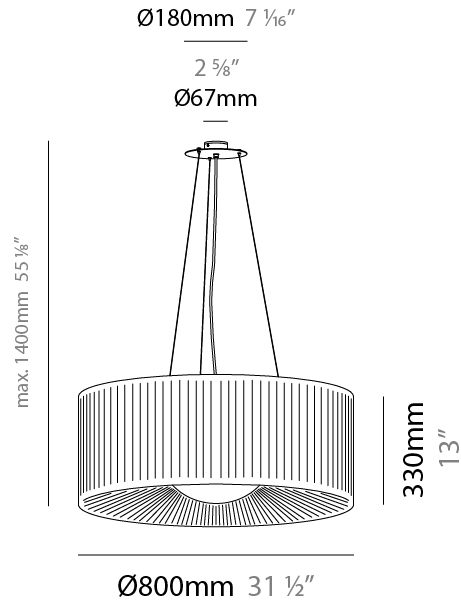

PROJECT	
TYPE	
SPECIFIER	
QUANTITY	
DATE	

LAP SUSPENSION

D91227

base number

1. To build a product code in our configurator select the specify button on the base model # product page
2. To build a manual product code on this datasheet choose from the options listed below in blue font and add the suffix to the base model #

GENERAL

Series: Lap
Brand: Milan
Division: Design
Mounting Type: Suspension
Mounting Location: Ceiling
Subcategory: Pendant

PHYSICAL

Shape: Round
Diameter (mm): 800
Diameter (in): 31 1/2
Height (mm): 330
Height (in): 13
Max. Overall Height (mm): 1400
Max. Overall Height (in): 55 1/8
Light Distribution: Omnidirectional
Weight (kg): 9.1
Weight (lbs): 19.999
Diffuser: Glass - Opal
Fixture Finish: MBQ
Accent Finish: ECR
Fixture Material: Metal / Satin Ribbon
Cable Details: 1070mm / 42 1/8" Cable

ELECTRICAL

Number of Lamps: 3
Lamp Type: LED Retrofit
Bulb Included: Bulb Not Included
Total Output Wattage (W): 36
Max. Wattage Per Lamp (W): 12
Lamp Base: E26
Input Voltage (V): 120
Upon Request: 277Vac / GU24

LED

OPTICAL

RATINGS AND CERTIFICATIONS

Certified By: CSA Certified to UL and CSA Standards
IP rating: IP20