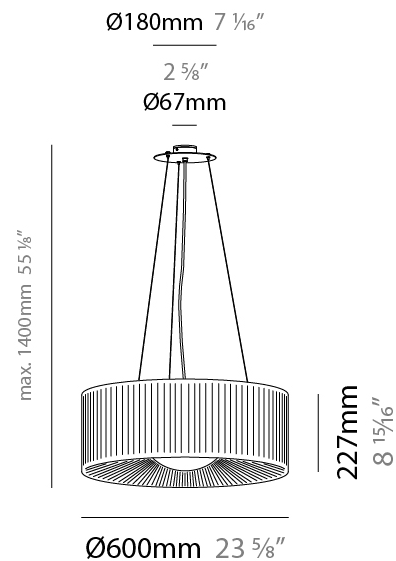

PROJECT	
TYPE	
SPECIFIER	
QUANTITY	
DATE	

LAP SUSPENSION

D91226

base number

1. To build a product code in our configurator select the specify button on the base model # product page
2. To build a manual product code on this datasheet choose from the options listed below in blue font and add the suffix to the base model #

GENERAL

Series: Lap
Brand: Milan
Division: Design
Mounting Type: Suspension
Mounting Location: Ceiling
Subcategory: Pendant

PHYSICAL

Shape: Round
Diameter (mm): 600
Diameter (in): 23 5/8
Height (mm): 227
Height (in): 8 15/16
Max. Overall Height (mm): 1400
Max. Overall Height (in): 55 1/8
Light Distribution: Omnidirectional
Weight (kg): 5.2
Weight (lbs): 11.499
Diffuser: Glass - Opal
Fixture Finish: MBQ
Accent Finish: ECR
Fixture Material: Metal / Satin Ribbon
Cable Details: 1173mm / 43 3/16" cable

ELECTRICAL

Number of Lamps: 1
Lamp Type: LED Retrofit
Bulb Included: Bulb Not Included
Total Output Wattage (W): 12
Max. Wattage Per Lamp (W): 12
Lamp Base: E26
Input Voltage (V): 120
Upon Request: 277Vac / GU24

LED

OPTICAL

RATINGS AND CERTIFICATIONS

Certified By: CSA Certified to UL and CSA Standards
IP rating: IP20