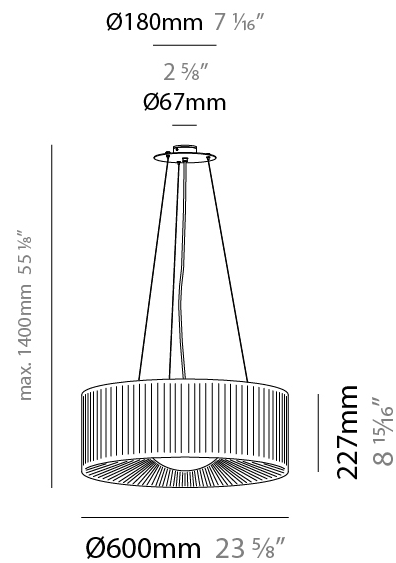

PROJECT	_____
TYPE	_____
SPECIFIER	_____
QUANTITY	_____
DATE	_____

LAP SUSPENSION

D91226

base number

1. To build a product code in our configurator select the specify button on the base model # product page
2. To build a manual product code on this datasheet choose from the options listed below in blue font and add the suffix to the base model #

GENERAL

Series: Lap
Partner: Milan
Division: Design
Installation: Suspension
Product Type: Pendant
Mounting Location: Ceiling

PHYSICAL

Shape: Round
Diameter (mm): 600
Diameter (in): 23 5/8
Height (mm): 227
Height (in): 8 15/16
Max. Overall Height (mm): 1400
Max. Overall Height (in): 55 1/8
Weight (kg): 5.2
Weight (lbs): 11.499
Diffuser: Glass - Opal
Fixture Finish: MBQ
Accent Finish: ECR
Fixture Material: Metal / Satin Ribbon
Primary Material: Fabric
Cable Details: 1173mm / 43 3/16" cable

ELECTRICAL

Number of Lamps: 1
Lamp Type: LED Retrofit
Bulb Included: Bulb Not Included
Total Output Wattage (W): 12
Max. Wattage Per Lamp (W): 12
Lamp Base: E26
Input Voltage (V): 120
Upon Request: 277Vac / GU24

LED

OPTICAL

RATINGS AND CERTIFICATIONS

Certified By: CSA Certified to UL and CSA Standards
IP rating: IP20