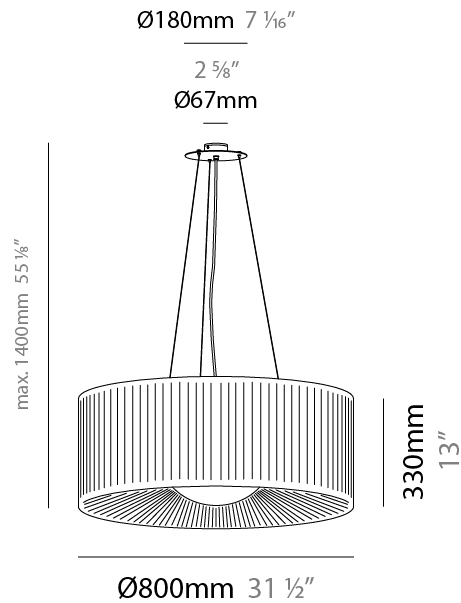

PROJECT	
TYPE	
SPECIFIER	
QUANTITY	
DATE	

LAP SUSPENSION

D91227

base number

1. To build a product code in our configurator select the specify button on the base model # product page
2. To build a manual product code on this datasheet choose from the options listed below in blue font and add the suffix to the base model #

GENERAL

Series: Lap
Partner: Milan
Division: Design
Installation: Suspension
Product Type: Pendant
Mounting Location: Ceiling

PHYSICAL

Shape: Round
Diameter (mm): 800
Diameter (in): 31 1/2
Height (mm): 330
Height (in): 13
Max. Overall Height (mm): 1400
Max. Overall Height (in): 55 1/8
Weight (kg): 9.1
Weight (lbs): 19.999
Diffuser: Glass - Opal
Fixture Finish: MBQ
Accent Finish: ECR
Fixture Material: Metal / Satin Ribbon
Primary Material: Fabric
Cable Details: 1070mm / 42 1/8" Cable

ELECTRICAL

Number of Lamps: 3
Lamp Type: LED Retrofit
Bulb Included: Bulb Not Included
Total Output Wattage (W): 36
Max. Wattage Per Lamp (W): 12
Lamp Base: E26
Input Voltage (V): 120
Upon Request: 277Vac / GU24

LED

OPTICAL

RATINGS AND CERTIFICATIONS

Certified By: CSA Certified to UL and CSA Standards
IP rating: IP20