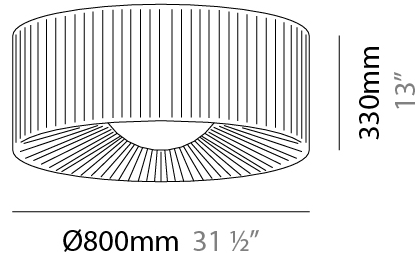

PROJECT	_____
TYPE	_____
SPECIFIER	_____
QUANTITY	_____
DATE	_____

LAP SURFACE

D92258

base number

1. To build a product code in our configurator select the specify button on the base model # product page
2. To build a manual product code on this datasheet choose from the options listed below in blue font and add the suffix to the base model #

GENERAL

Series: Lap
Partner: Milan
Division: Design
Installation: Surface
Product Type: Ceiling Surface
Mounting Location: Ceiling

PHYSICAL

Shape: Round
Diameter (mm): 800
Diameter (in): 31 1/2
Height (mm): 330
Height (in): 13
Weight (kg): 8.2
Weight (lbs): 17.999
Diffuser: Glass - Opal
Fixture Finish: MWL
Accent Finish: ECR
Fixture Material: Metal / Satin Ribbon
Primary Material: Fabric

ELECTRICAL

Number of Lamps: 3
Lamp Type: LED Retrofit
Bulb Included: Bulb Not Included
Total Output Wattage (W): 36
Max. Wattage Per Lamp (W): 12
Lamp Base: E26
Input Voltage (V): 120
Upon Request: 277Vac / GU24

LED

OPTICAL

RATINGS AND CERTIFICATIONS

Certified By: CSA Certified to UL and CSA Standards
IP rating: IP20