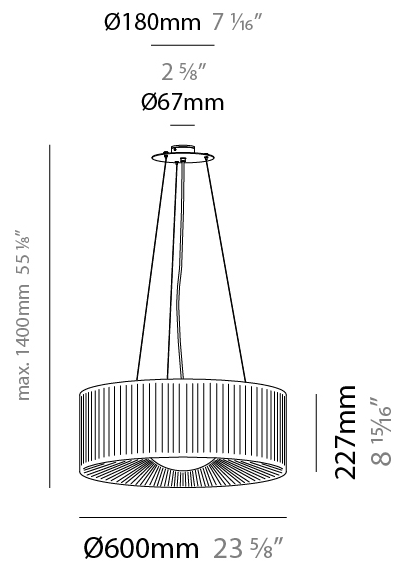

PROJECT	_____
TYPE	_____
SPECIFIER	_____
QUANTITY	_____
DATE	_____

LAP SUSPENSION

D91226

base number

1. To build a product code in our configurator select the specify button on the base model # product page
2. To build a manual product code on this datasheet choose from the options listed below in blue font and add the suffix to the base model #

GENERAL

Series: Lap
Brand: Milan
Division: Design
Mounting Type: Suspension
Mounting Location: Ceiling
Subcategory: Pendant

PHYSICAL

Shape: Round
Diameter (mm): 600
Diameter (in): 23 5/8
Height (mm): 227
Height (in): 8 15/16
Max. Overall Height (mm): 1400
Max. Overall Height (in): 55 1/8
Light Distribution: Omnidirectional
Weight (kg): 5.2
Weight (lbs): 11.499
Diffuser: Glass - Opal
Fixture Finish: MBQ
Accent Finish: ECR
Fixture Material: Metal / Satin Ribbon
Cable Details: 1173mm / 43 3/16" cable

ELECTRICAL

Number of Lamps: 1
Lamp Type: LED Retrofit
Bulb Included: Bulb Not Included
Total Output Wattage (W): 12
Max. Wattage Per Lamp (W): 12
Lamp Base: E26
Input Voltage (V): 120
Upon Request: 277Vac / GU24

LED

OPTICAL

RATINGS AND CERTIFICATIONS

Certified By: CSA Certified to UL and CSA Standards
IP rating: IP20