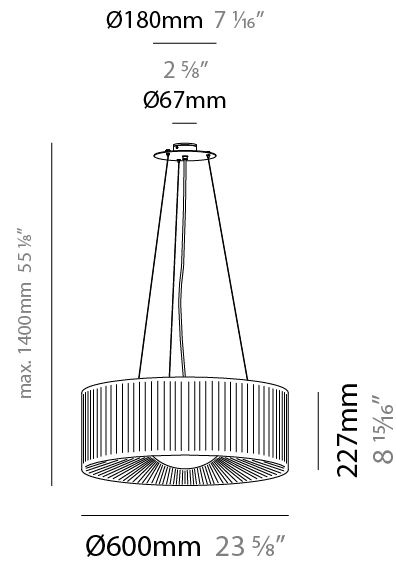

PROJECT	_____
TYPE	_____
SPECIFIER	_____
QUANTITY	_____
DATE	_____

LAP SUSPENSION

D91226

base number

1. To build a product code in our configurator select the specify button on the base model # product page
2. To build a manual product code on this datasheet choose from the options listed below in blue font and add the suffix to the base model #

GENERAL

Series: Lap
Brand: Milan
Division: Design
Mounting Type: Suspension
Mounting Location: Ceiling
Subcategory: Pendant

PHYSICAL

Shape: Round
Diameter (mm): 600
Diameter (in): 23 5/8
Height (mm): 227
Height (in): 8 15/16
Max. Overall Height (mm): 1400
Max. Overall Height (in): 55 1/8
Light Distribution: Omnidirectional
Weight (kg): 5.2
Weight (lbs): 11.499
Diffuser: Glass - Opal
Fixture Finish: MBQ
Accent Finish: ECR
Fixture Material: Metal / Satin Ribbon
Cable Details: 1173mm / 43 3/16" cable

ELECTRICAL

Number of Lamps: 1
Lamp Type: LED Retrofit
Bulb Included: Bulb Not Included
Total Output Wattage (W): 12
Max. Wattage Per Lamp (W): 12
Lamp Base: E26
Input Voltage (V): 120
Upon Request: 277Vac / GU24

LED

OPTICAL

RATINGS AND CERTIFICATIONS

Certified By: CSA Certified to UL and CSA Standards
IP rating: IP20