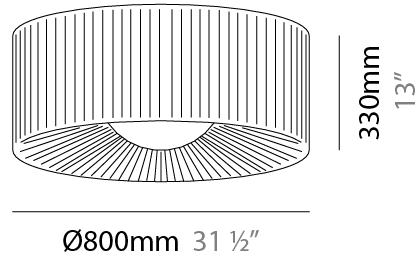

PROJECT
TYPE
SPECIFIER
QUANTITY
DATE

LAP SURFACE

D92258

base number

1. To build a product code in our configurator select the specify button on the base model # product page
2. To build a manual product code on this datasheet choose from the options listed below in blue font and add the suffix to the base model #

GENERAL

Series: Lap
Brand: Milan
Division: Design
Mounting Type: Surface
Mounting Location: Ceiling
Subcategory: Ambient

PHYSICAL

Shape: Round
Diameter (mm): 800
Diameter (in): 31 1/2
Height (mm): 330
Height (in): 13
Light Distribution: Omnidirectional
Weight (kg): 8.2
Weight (lbs): 17.999
Diffuser: Glass - Opal
Fixture Finish: MWL
Accent Finish: ECR
Fixture Material: Metal / Satin Ribbon

ELECTRICAL

Number of Lamps: 3
Lamp Type: LED Retrofit
Bulb Included: Bulb Not Included
Total Output Wattage (W): 36
Max. Wattage Per Lamp (W): 12
Lamp Base: E26
Input Voltage (V): 120
Upon Request: 277Vac / GU24

LED

OPTICAL

RATINGS AND CERTIFICATIONS

Certified By: CSA Certified to UL and CSA Standards
IP rating: IP20