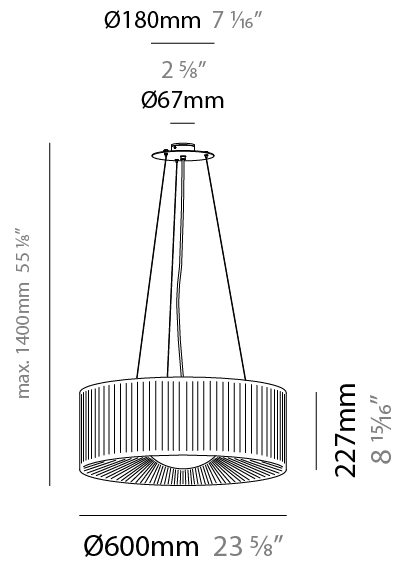

PROJECT	
TYPE	
SPECIFIER	
QUANTITY	
DATE	

LAP SUSPENSION

D91226

base number

1. To build a product code in our configurator select the specify button on the base model # product page
2. To build a manual product code on this datasheet choose from the options listed below in blue font and add the suffix to the base model #

GENERAL

Series: Lap
Brand: Milan
Division: Design
Mounting Type: Suspension
Mounting Location: Ceiling
Subcategory: Pendant

PHYSICAL

Shape: Round
Diameter (mm): 600
Diameter (in): 23 5/8
Height (mm): 227
Height (in): 8 15/16
Max. Overall Height (mm): 1400
Max. Overall Height (in): 55 1/8
Light Distribution: Omnidirectional
Weight (kg): 5.2
Weight (lbs): 11.499
Diffuser: Glass - Opal
Fixture Finish: MBQ
Accent Finish: ECR
Fixture Material: Metal / Satin Ribbon
Cable Details: 1173mm / 43 3/16" cable

ELECTRICAL

Number of Lamps: 1
Lamp Type: LED Retrofit
Bulb Included: Bulb Not Included
Total Output Wattage (W): 12
Max. Wattage Per Lamp (W): 12
Lamp Base: E26
Input Voltage (V): 120
Upon Request: 277Vac / GU24

LED

OPTICAL

RATINGS AND CERTIFICATIONS

Certified By: CSA Certified to UL and CSA Standards
IP rating: IP20