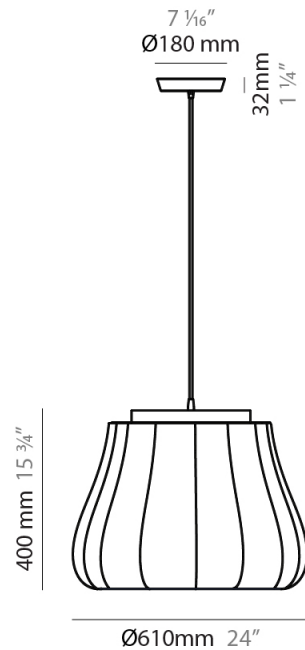

LILY SUSPENSION

D51022-

base number   Finish
Options

1. To build a product code in our configurator select the specify button on the base model # product page
2. To build a manual product code on this datasheet choose from the options listed below in blue font and add the suffix to the base model #

GENERAL

Series: Lily _____
Partner: Fambuena _____
Division: Design _____
Installation: Suspension _____
Product Type: Pendant _____
Mounting Location: Ceiling _____
Light Distribution: Direct _____

PHYSICAL

Shape: Dome _____
Diameter (mm): 610 _____
Diameter (in): 24 _____
Height (mm): 400 _____
Height (in): 15 3/4 _____
Max. Overall Height (mm): 2400 _____
Max. Overall Height (in): 94 14/16 _____
Fixture Finish: WHW / RWI / RCH _____
Fixture Material: Elastic Fabric / Metal _____
Primary Material: Fabric _____
Cable Details: Cable length 2000mm / 79" _____

ELECTRICAL

Number of Lamps: 1 _____
Lamp Type: LED Retrofit _____
Lamp Shape: A19 _____
Bulb Included: Bulb Not Included _____
Max. Wattage Per Lamp (W): 12 _____
Lamp Base: E26 _____
Input Voltage (V): 120 _____
Upon Request: 277Vac / GU24 _____

LED

OPTICAL

RATINGS AND CERTIFICATIONS

Certified By: Certified for North American Standards _____
IP rating: IP20 _____