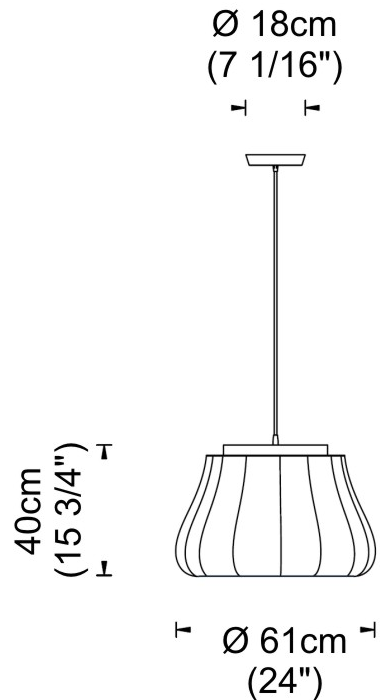

PROJECT	_____
TYPE	_____
SPECIFIER	_____
QUANTITY	_____
DATE	_____

LILY SUSPENSION

D51022- : D51022-WHI

base number

1. To build a product code in our configurator select the specify button on the base model # product page
2. To build a manual product code on this datasheet choose from the options listed below in blue font and add the suffix to the base model #

GENERAL

Series: Lily
Partner: Fambuena
Division: Design
Installation: Suspension
Product Type: Pendant
Mounting Location: Ceiling

PHYSICAL

Shape: Dome
Diameter (mm): 610
Diameter (in): 24
Height (mm): 400
Height (in): 15 3/4
Max. Overall Height (mm): 2400
Max. Overall Height (in): 94 14/16
Diffuser: Technical Fabric - Rust / Red / White
Fixture Material: Elastic Fabric / Metal
Primary Material: Fabric
Cable Details: Cable length 2000mm / 79"

ELECTRICAL

Number of Lamps: 1
Lamp Type: LED Retrofit
Lamp Shape: A19
Bulb Included: Bulb Not Included
Max. Wattage Per Lamp (W): 12
Lamp Base: E26
Input Voltage (V): 120

LED

OPTICAL

RATINGS AND CERTIFICATIONS

Certified By: Certified for North American Standards
IP rating: IP20