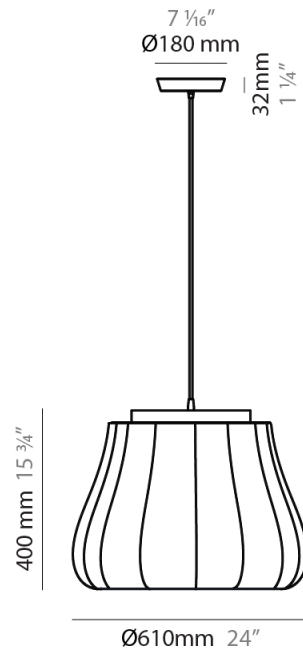

LILY SUSPENSION

D51022-

base number   Finish
Options

1. To build a product code in our configurator select the specify button on the base model # product page
2. To build a manual product code on this datasheet choose from the options listed below in blue font and add the suffix to the base model #

GENERAL

Series: Lily _____
Partner: Fambuena _____
Division: Design _____
Installation: Suspension _____
Product Type: Pendant _____
Mounting Location: Ceiling _____
Light Distribution: Direct _____

PHYSICAL

Shape: Dome _____
Diameter (mm): 610 _____
Diameter (in): 24 _____
Height (mm): 400 _____
Height (in): 15 3/4 _____
Max. Overall Height (mm): 2400 _____
Max. Overall Height (in): 94 14/16 _____
Fixture Finish: WHW / RWI / RCH _____
Fixture Material: Elastic Fabric / Metal _____
Primary Material: Fabric _____
Cable Details: Cable length 2000mm / 79" _____

ELECTRICAL

Number of Lamps: 1 _____
Lamp Type: LED Retrofit _____
Lamp Shape: A19 _____
Bulb Included: Bulb Not Included _____
Max. Wattage Per Lamp (W): 12 _____
Lamp Base: E26 _____
Input Voltage (V): 120 _____
Upon Request: 277Vac / GU24 _____

LED

OPTICAL

RATINGS AND CERTIFICATIONS

Certified By: Certified for North American Standards _____
IP rating: IP20 _____