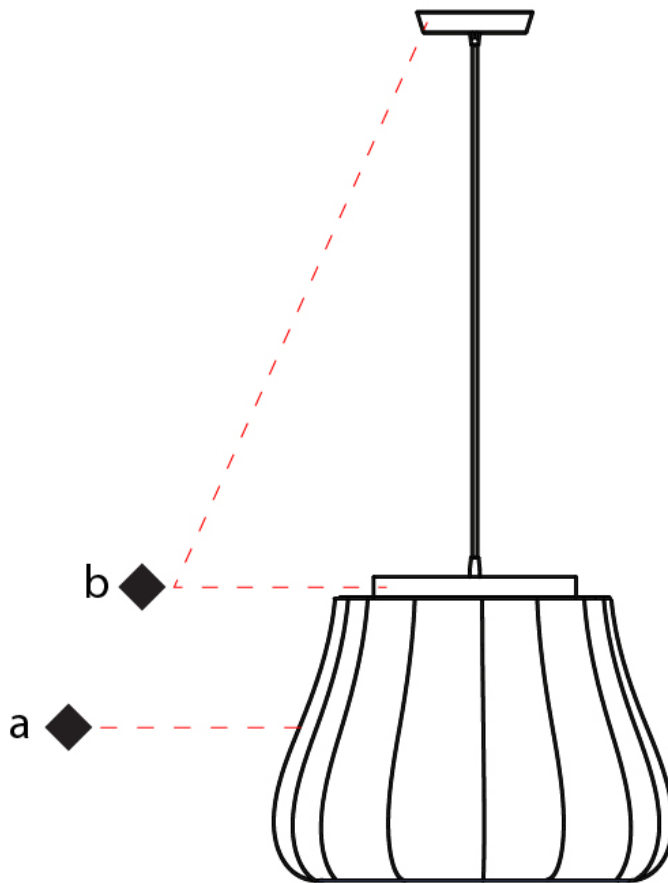

LILY SUSPENSION

D51022-

PROJECT _____

TYPE _____

SPECIFIER _____

QUANTITY _____

DATE _____

D