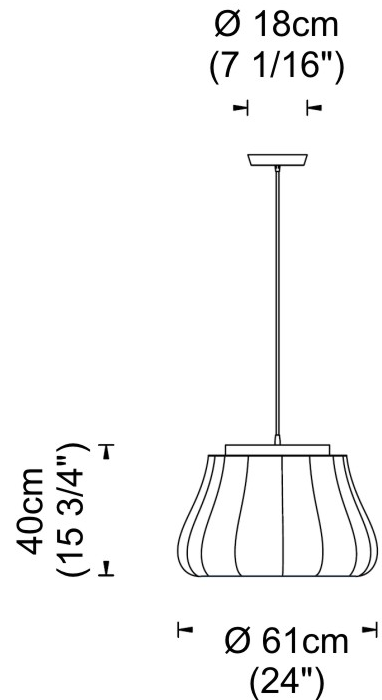

PROJECT	_____
TYPE	_____
SPECIFIER	_____
QUANTITY	_____
DATE	_____

LILY SUSPENSION

D51022- : D51022-WHI

base number

1. To build a product code in our configurator select the specify button on the base model # product page
2. To build a manual product code on this datasheet choose from the options listed below in blue font and add the suffix to the base model #

GENERAL

Series: Lily
Partner: Fambuena
Division: Design
Installation: Suspension
Product Type: Pendant
Mounting Location: Ceiling

PHYSICAL

Shape: Dome
Diameter (mm): 610
Diameter (in): 24
Height (mm): 400
Height (in): 15 3/4
Max. Overall Height (mm): 2400
Max. Overall Height (in): 94 14/16
Diffuser: Technical Fabric - Rust / Red / White
Fixture Material: Elastic Fabric / Metal
Primary Material: Fabric
Cable Details: Cable length 2000mm / 79"

ELECTRICAL

Number of Lamps: 1
Lamp Type: LED Retrofit
Lamp Shape: A19
Bulb Included: Bulb Not Included
Max. Wattage Per Lamp (W): 12
Lamp Base: E26
Input Voltage (V): 120

LED

OPTICAL

RATINGS AND CERTIFICATIONS

Certified By: Certified for North American Standards
IP rating: IP20