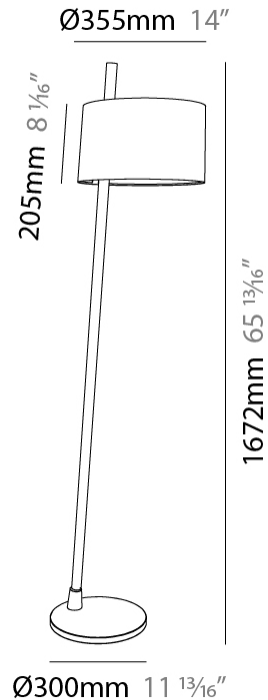

LINOOD PORTABLE

D94042-

base number   Finish
Options

1. To build a product code in our configurator select the specify button on the base model # product page
2. To build a manual product code on this datasheet choose from the options listed below in blue font and add the suffix to the base model #

GENERAL

Series: Linood
Brand: Milan
Division: Design
Mounting Type: Portable
Mounting Location: Floor
Subcategory: Floor

PHYSICAL

Shape: Abstract
Diameter (mm): 355
Diameter (in): 14
Height (mm): 1672
Height (in): 65 ¹³/₁₆
Light Distribution: Direct / Indirect
Diffuser: Polyester Shade
[Fixture Finish: MBQ / MKL](#)
Fixture Material: Metal
Upon Request: Bolt Down

ELECTRICAL

Number of Lamps: 1
Lamp Type: LED Retrofit
Lamp Shape: A19
Bulb Included: Bulb Not Included
Max. Wattage Per Lamp (W): 12
Lamp Base: E26
Input Voltage (V): 120
Upon Request: 277Vac / GU24

LED

OPTICAL

RATINGS AND CERTIFICATIONS

Certified By: Certified for North American Standards
IP rating: IP20

PROJECT	_____
TYPE	_____
SPECIFIER	_____
QUANTITY	_____
DATE	_____