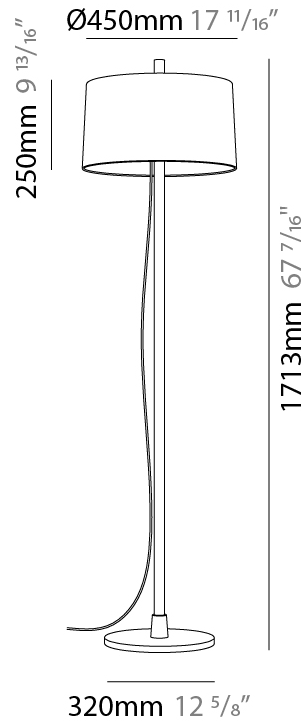

PROJECT	
TYPE	
SPECIFIER	
QUANTITY	
DATE	

LINOOD PORTABLE

D94043

base number

1. To build a product code in our configurator select the specify button on the base model # product page
2. To build a manual product code on this datasheet choose from the options listed below in blue font and add the suffix to the base model #

GENERAL

Series: Linoood
Brand: Milan
Division: Design
Mounting Type: Portable
Mounting Location: Floor
Subcategory: Floor

PHYSICAL

Shape: Abstract
Diameter (mm): 450
Diameter (in): 17 ¹¹/₁₆"
Height (mm): 1713
Height (in): 37 ⁷/₁₆"
Light Distribution: Direct / Indirect
Weight (kg): 5.9
Weight (lbs): 12.999
Diffuser: Linen Shade
Fixture Material: Oak Wood
Cable Details: 3000mm / 118 1/8"
Upon Request: Bolt Down

ELECTRICAL

Number of Lamps: 3
Lamp Type: LED Retrofit
Bulb Included: Bulb Not Included
Total Output Wattage (W): 36
Max. Wattage Per Lamp (W): 12
Lamp Base: E26
Input Voltage (V): 120
Upon Request: 277Vac / GU24

LED

OPTICAL

RATINGS AND CERTIFICATIONS

Certified By: CSA Certified to UL and CSA Standards
IP rating: IP20