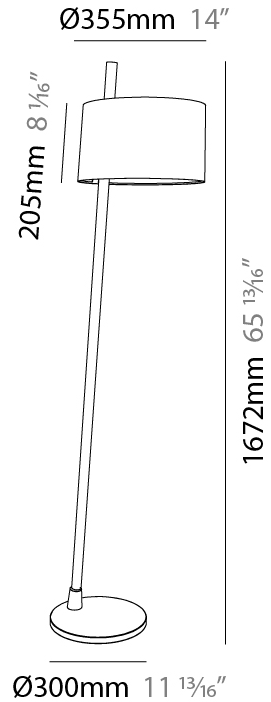

PROJECT
TYPE
SPECIFIER
QUANTITY
DATE

LINOOD PORTABLE

D94041

base number

1. To build a product code in our configurator select the specify button on the base model # product page
2. To build a manual product code on this datasheet choose from the options listed below in blue font and add the suffix to the base model #

GENERAL

Series: Linoood
Brand: Milan
Division: Design
Mounting Type: Portable
Mounting Location: Floor
Subcategory: Ambient

PHYSICAL

Diameter (mm): 355
Diameter (in): 14
Height (mm): 1672
Height (in): 65 ¹³/₁₆
Light Distribution: Direct / Indirect
Weight (kg): 5.9
Weight (lbs): 12.999
Diffuser: Linen Shade
Fixture Material: Oak Wood

ELECTRICAL

Number of Lamps: 1
Lamp Type: LED Retrofit
Lamp Shape: A19
Bulb Included: Bulb Not Included
Total Output Wattage (W): 12
Max. Wattage Per Lamp (W): 12
Lamp Base: E26
Input Voltage (V): 120
Upon Request: 277Vac / GU24

LED

OPTICAL

RATINGS AND CERTIFICATIONS

Certified By: CSA Certified to UL and CSA Standards
IP rating: IP20