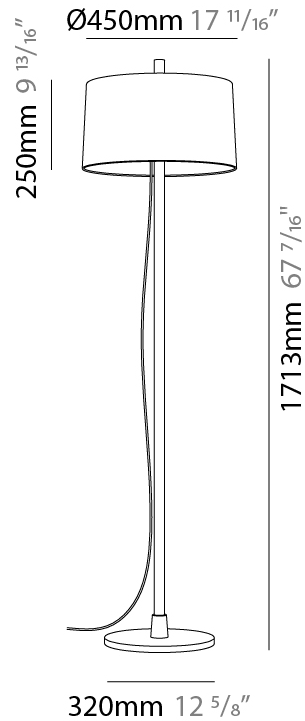

PROJECT	
TYPE	
SPECIFIER	
QUANTITY	
DATE	

LINOOD PORTABLE

D94043

base number

1. To build a product code in our configurator select the specify button on the base model # product page
2. To build a manual product code on this datasheet choose from the options listed below in blue font and add the suffix to the base model #

GENERAL

Series: Linoood
Brand: Milan
Division: Design
Mounting Type: Portable
Mounting Location: Floor
Subcategory: Floor

PHYSICAL

Shape: Abstract
Diameter (mm): 450
Diameter (in): 17 ¹¹/₁₆"
Height (mm): 1713
Height (in): 37 ⁷/₁₆"
Light Distribution: Direct / Indirect
Weight (kg): 5.9
Weight (lbs): 12.999
Diffuser: Linen Shade
Fixture Material: Oak Wood
Cable Details: 3000mm / 118 1/8"
Upon Request: Bolt Down

ELECTRICAL

Number of Lamps: 3
Lamp Type: LED Retrofit
Bulb Included: Bulb Not Included
Total Output Wattage (W): 36
Max. Wattage Per Lamp (W): 12
Lamp Base: E26
Input Voltage (V): 120
Upon Request: 277Vac / GU24

LED

OPTICAL

RATINGS AND CERTIFICATIONS

Certified By: CSA Certified to UL and CSA Standards
IP rating: IP20