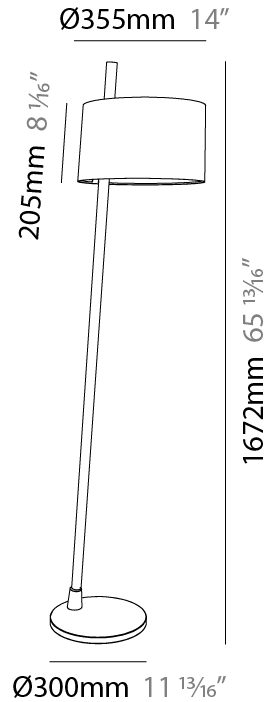

PROJECT	
TYPE	
SPECIFIER	
QUANTITY	
DATE	

LINOOD PORTABLE

D94041

base number

1. To build a product code in our configurator select the specify button on the base model # product page
2. To build a manual product code on this datasheet choose from the options listed below in blue font and add the suffix to the base model #

GENERAL

Series: Linoood
Brand: Milan
Division: Design
Mounting Type: Portable
Mounting Location: Floor
Subcategory: Ambient

PHYSICAL

Diameter (mm): 355
Diameter (in): 14
Height (mm): 1672
Height (in): 65 ¹³/₁₆
Light Distribution: Direct / Indirect
Weight (kg): 5.9
Weight (lbs): 12.999
Diffuser: Linen Shade
Fixture Material: Oak Wood

ELECTRICAL

Number of Lamps: 1
Lamp Type: LED Retrofit
Lamp Shape: A19
Bulb Included: Bulb Not Included
Total Output Wattage (W): 12
Max. Wattage Per Lamp (W): 12
Lamp Base: E26
Input Voltage (V): 120
Upon Request: 277Vac / GU24

LED

OPTICAL

RATINGS AND CERTIFICATIONS

Certified By: CSA Certified to UL and CSA Standards
IP rating: IP20