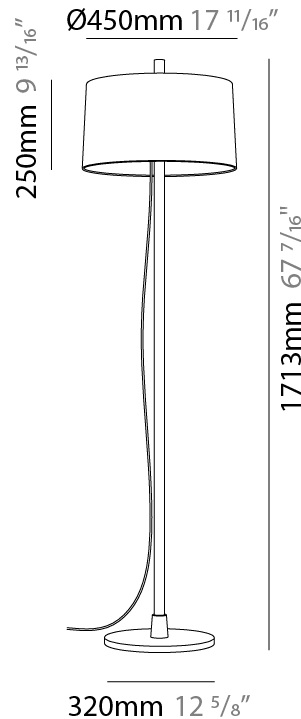

PROJECT	
TYPE	
SPECIFIER	
QUANTITY	
DATE	

LINOOD PORTABLE

D94043

base number

1. To build a product code in our configurator select the specify button on the base model # product page
2. To build a manual product code on this datasheet choose from the options listed below in blue font and add the suffix to the base model #

GENERAL

Series: Linoood
Partner: Milan
Division: Design
Installation: Portable
Product Type: Floor
Mounting Location: Floor
Light Distribution: Direct / Indirect

PHYSICAL

Shape: Abstract
Diameter (mm): 450
Diameter (in): 17 ¹¹/₁₆
Height (mm): 1713
Height (in): 37 ⁷/₁₆
Weight (kg): 5.9
Weight (lbs): 12.999
Diffuser: Linen Shade
Fixture Material: Oak Wood
Primary Material: Wood
Cable Details: 3000mm / 118 1/8"
Upon Request: Bolt Down

ELECTRICAL

Number of Lamps: 3
Lamp Type: LED Retrofit
Bulb Included: Bulb Not Included
Total Output Wattage (W): 36
Max. Wattage Per Lamp (W): 12
Lamp Base: E26
Input Voltage (V): 120
Upon Request: 277Vac / GU24

LED

OPTICAL

RATINGS AND CERTIFICATIONS

Certified By: CSA Certified to UL and CSA Standards
IP rating: IP20