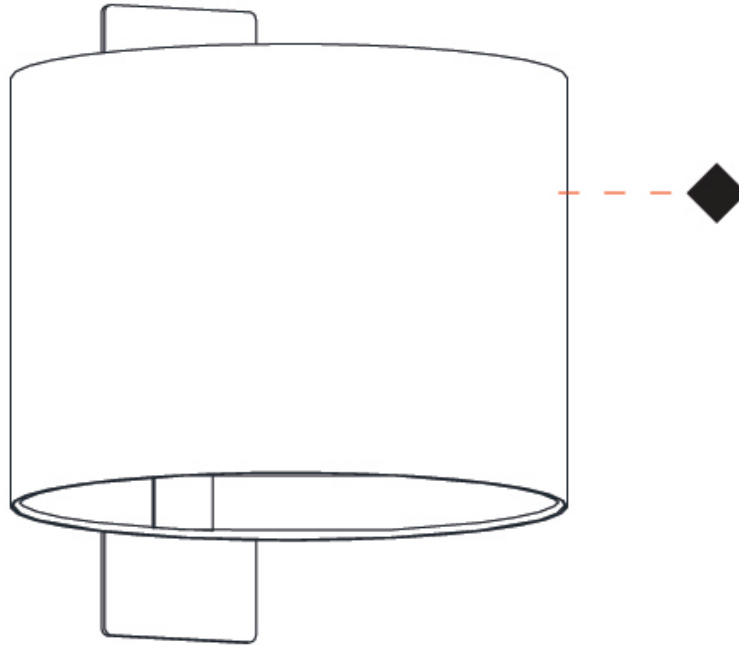

D93062

PROJECT	_____
TYPE	_____
SPECIFIER	_____
QUANTITY	_____
DATE	_____