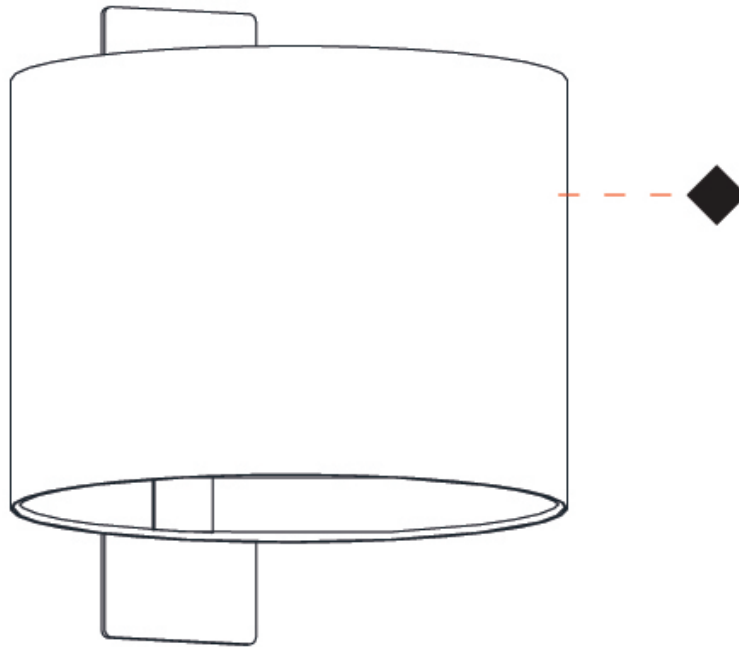

D93063

PROJECT

TYPE

SPECIFIER

QUANTITY

DATE

D