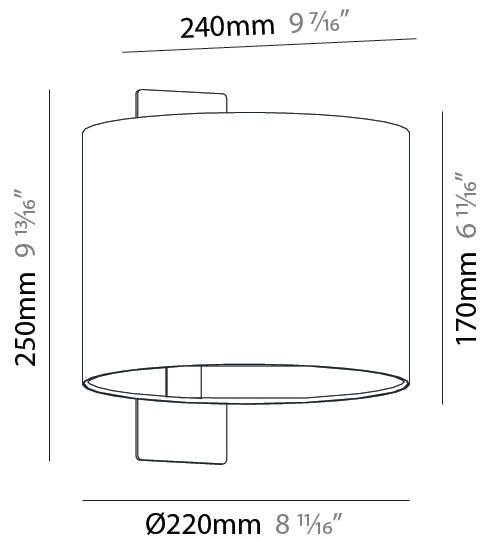

PROJECT	
TYPE	
SPECIFIER	
QUANTITY	
DATE	

LINOOD SURFACE

D93062

base number

1. To build a product code in our configurator select the specify button on the base model # product page
2. To build a manual product code on this datasheet choose from the options listed below in blue font and add the suffix to the base model #

GENERAL

Series: Linoood
Partner: Milan
Division: Design
Installation: Surface
Product Type: Wall Surface
Mounting Location: Wall
Light Distribution: Direct / Indirect

PHYSICAL

Diameter (mm): 220
Diameter (in): 8 11/16
Width (mm): 240
Width (in): 9 7/16
Height (mm): 250
Depth (mm): 220
Height (in): 9 13/16
Depth (in): 8 11/16
Weight (kg): 5.9
Weight (lbs): 12.999
Diffuser: Dream Raw White Shade
Fixture Finish: TBL
Fixture Material: Ash Wood
Primary Material: Wood

ELECTRICAL

Number of Lamps: 1
Lamp Type: LED Retrofit
Lamp Shape: A19
Bulb Included: Bulb Not Included
Total Output Wattage (W): 12
Max. Wattage Per Lamp (W): 12
Lamp Base: E26
Input Voltage (V): 120
Upon Request: 277Vac / GU24

LED

OPTICAL

RATINGS AND CERTIFICATIONS

Certified By: CSA Certified to UL and CSA Standards
IP rating: IP20