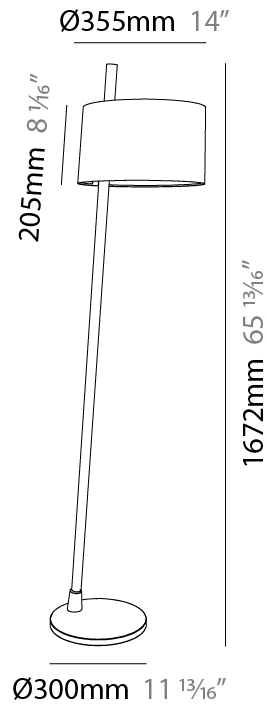

LINOOD PORTABLE

D94041

base number

1. To build a product code in our configurator select the specify button on the base model # product page
2. To build a manual product code on this datasheet choose from the options listed below in blue font and add the suffix to the base model #

GENERAL

Series: Linoood
Partner: Milan
Division: Design
Installation: Portable
Product Type: Floor
Mounting Location: Floor
Light Distribution: Direct / Indirect

PHYSICAL

Diameter (mm): 355
Diameter (in): 14
Height (mm): 1672
Height (in): 65 ¹³/₁₆
Weight (kg): 5.9
Weight (lbs): 12.999
Diffuser: Linen Shade
Fixture Material: Oak Wood
Primary Material: Wood

ELECTRICAL

Number of Lamps: 1
Lamp Type: LED Retrofit
Lamp Shape: A19
Bulb Included: Bulb Not Included
Total Output Wattage (W): 12
Max. Wattage Per Lamp (W): 12
Lamp Base: E26
Input Voltage (V): 120
Upon Request: 277Vac / GU24

LED

OPTICAL

RATINGS AND CERTIFICATIONS

Certified By: CSA Certified to UL and CSA Standards
IP rating: IP20

PROJECT
TYPE
SPECIFIER
QUANTITY
DATE