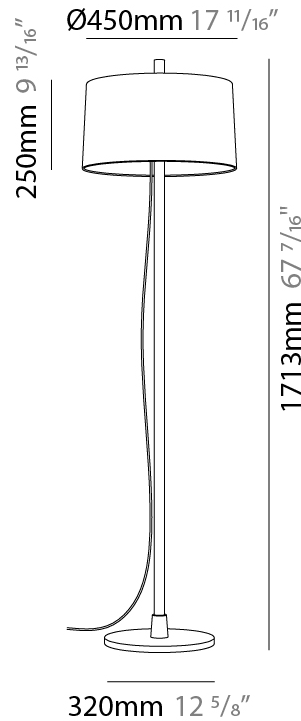

LINOOD PORTABLE

D94043

base number

1. To build a product code in our configurator select the specify button on the base model # product page
2. To build a manual product code on this datasheet choose from the options listed below in blue font and add the suffix to the base model #

GENERAL

Series: Linoood
Partner: Milan
Division: Design
Installation: Portable
Product Type: Floor
Mounting Location: Floor
Light Distribution: Direct / Indirect

PHYSICAL

Shape: Abstract
Diameter (mm): 450
Diameter (in): 17 ¹¹/₁₆
Height (mm): 1713
Height (in): 37 ⁷/₁₆
Weight (kg): 5.9
Weight (lbs): 12.999
Diffuser: Linen Shade
Fixture Material: Oak Wood
Primary Material: Wood
Cable Details: 3000mm / 118 1/8"
Upon Request: Bolt Down

ELECTRICAL

Number of Lamps: 3
Lamp Type: LED Retrofit
Bulb Included: Bulb Not Included
Total Output Wattage (W): 36
Max. Wattage Per Lamp (W): 12
Lamp Base: E26
Input Voltage (V): 120
Upon Request: 277Vac / GU24

LED

OPTICAL

RATINGS AND CERTIFICATIONS

Certified By: CSA Certified to UL and CSA Standards
IP rating: IP20

PROJECT	
TYPE	
SPECIFIER	
QUANTITY	
DATE