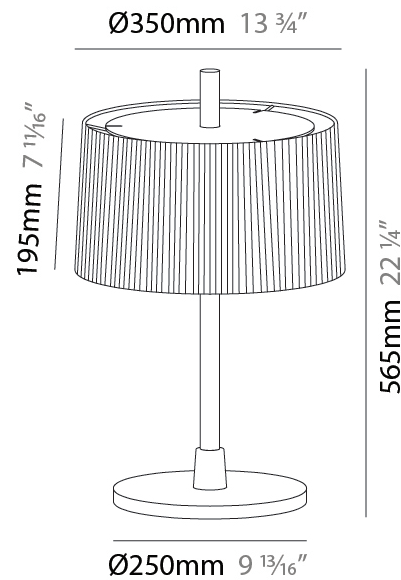

PROJECT	_____
TYPE	_____
SPECIFIER	_____
QUANTITY	_____
DATE	_____

LINOOD PORTABLE

D94074

base number

1. To build a product code in our configurator select the specify button on the base model # product page
2. To build a manual product code on this datasheet choose from the options listed below in blue font and add the suffix to the base model #

GENERAL

Series: Linoood
Partner: Milan
Division: Design
Installation: Portable
Product Type: Table
Mounting Location: Table
Light Distribution: Direct / Indirect

PHYSICAL

Shape: Abstract
Diameter (mm): 350
Diameter (in): 13 3/4
Height (mm): 565
Height (in): 22 1/4
Diffuser: Pleated Translucent Shade
Fixture Material: Oak Wood
Cable Details: 2100mm / 82 11/16"
Upon Request: Bolt Down

ELECTRICAL

Number of Lamps: 2
Lamp Type: LED Retrofit
Bulb Included: Bulb Not Included
Total Output Wattage (W): 24
Max. Wattage Per Lamp (W): 12
Lamp Base: E26
Input Voltage (V): 120
Upon Request: 277Vac / GU24

LED

OPTICAL

RATINGS AND CERTIFICATIONS

Certified By: CSA Certified to UL and CSA Standards
IP rating: IP20