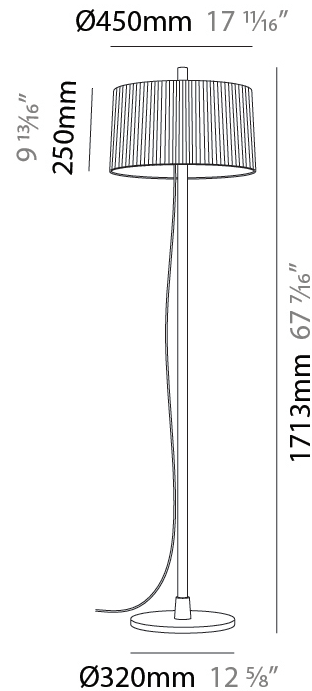

PROJECT	
TYPE	
SPECIFIER	
QUANTITY	
DATE	

LINOOD PORTABLE

D94072

base number

1. To build a product code in our configurator select the specify button on the base model # product page
2. To build a manual product code on this datasheet choose from the options listed below in blue font and add the suffix to the base model #

GENERAL

Series: Linoood
Partner: Milan
Division: Design
Installation: Portable
Product Type: Floor
Mounting Location: Floor
Light Distribution: Direct / Indirect

PHYSICAL

Shape: Abstract
Diameter (mm): 450
Diameter (in): 17 13/16
Height (mm): 1713
Height (in): 67 7/16
Weight (kg): 5.9
Weight (lbs): 12.999
Diffuser: Pleated Translucent Shade
Fixture Material: Oak Wood
Cable Details: 3000mm / 118 1/8"
Upon Request: Bolt Down

ELECTRICAL

Number of Lamps: 3
Lamp Type: LED Retrofit
Bulb Included: Bulb Not Included
Total Output Wattage (W): 36
Max. Wattage Per Lamp (W): 12
Lamp Base: E26
Input Voltage (V): 120
Upon Request: 277Vac / GU24

LED

OPTICAL

RATINGS AND CERTIFICATIONS

Certified By: CSA Certified to UL and CSA Standards
IP rating: IP20