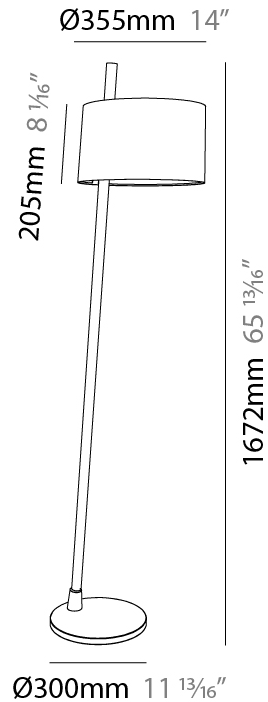

LINOOD PORTABLE

D94042-

base number   Finish
Options

1. To build a product code in our configurator select the specify button on the base model # product page
2. To build a manual product code on this datasheet choose from the options listed below in blue font and add the suffix to the base model #

GENERAL

Series: Linood
Partner: Milan
Division: Design
Installation: Portable
Product Type: Floor
Mounting Location: Floor
Light Distribution: Direct / Indirect

PHYSICAL

Shape: Abstract
Diameter (mm): 355
Diameter (in): 14
Height (mm): 1672
Height (in): 65 ¹³/₁₆
Diffuser: Polyester Shade
Fixture Finish: [MBL](#) / [MKL](#)
Fixture Material: Metal
Upon Request: Bolt Down

ELECTRICAL

Number of Lamps: 1
Lamp Type: LED Retrofit
Lamp Shape: A19
Bulb Included: Bulb Not Included
Max. Wattage Per Lamp (W): 12
Lamp Base: E26
Input Voltage (V): 120
Upon Request: 277Vac / GU24

LED

OPTICAL

RATINGS AND CERTIFICATIONS

Certified By: Certified for North American Standards
IP rating: IP20

PROJECT	_____
TYPE	_____
SPECIFIER	_____
QUANTITY	_____
DATE	_____