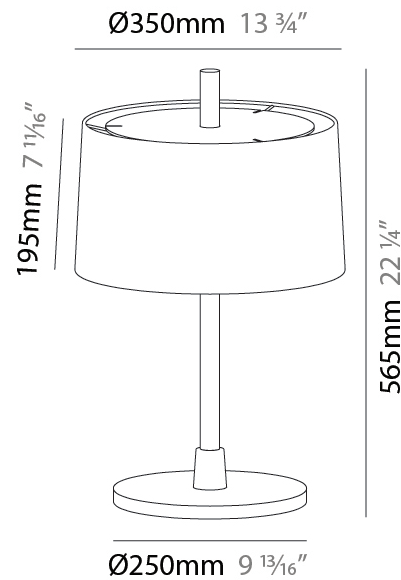

PROJECT	_____
TYPE	_____
SPECIFIER	_____
QUANTITY	_____
DATE	_____

LINOOD PORTABLE

D94073

base number

1. To build a product code in our configurator select the specify button on the base model # product page
2. To build a manual product code on this datasheet choose from the options listed below in blue font and add the suffix to the base model #

GENERAL

Series: Linoood
Partner: Milan
Division: Design
Installation: Portable
Product Type: Table
Mounting Location: Table
Light Distribution: Direct / Indirect

PHYSICAL

Shape: Abstract
Diameter (mm): 350
Diameter (in): 13 ¾
Height (mm): 565
Height (in): 22 ¼
Diffuser: Linen Shade
Fixture Material: Oak Wood
Cable Details: 2100mm / 82 11/16"
Upon Request: Bolt Down

ELECTRICAL

Number of Lamps: 2
Lamp Type: LED Retrofit
Bulb Included: Bulb Not Included
Total Output Wattage (W): 24
Max. Wattage Per Lamp (W): 12
Lamp Base: E26
Input Voltage (V): 120
Upon Request: 277Vac / GU24

LED

OPTICAL

RATINGS AND CERTIFICATIONS

Certified By: CSA Certified to UL and CSA Standards
IP rating: IP20