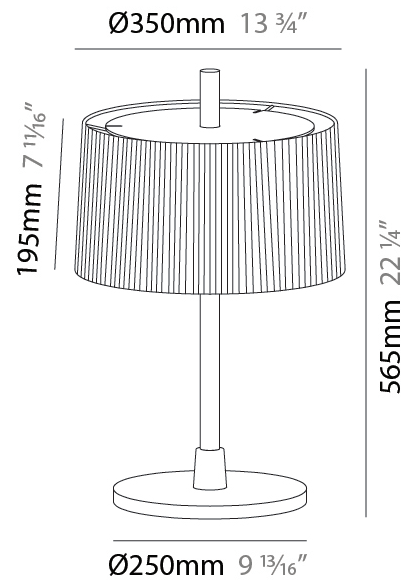

PROJECT
TYPE
SPECIFIER
QUANTITY
DATE

LINOOD PORTABLE

D94074

base number

1. To build a product code in our configurator select the specify button on the base model # product page
2. To build a manual product code on this datasheet choose from the options listed below in blue font and add the suffix to the base model #

GENERAL

Series: Linoood
Brand: Milan
Division: Design
Mounting Type: Portable
Mounting Location: Table
Subcategory: Table

PHYSICAL

Shape: Abstract
Diameter (mm): 350
Diameter (in): 13 3/4
Height (mm): 565
Height (in): 22 1/4
Light Distribution: Direct / Indirect
Diffuser: Pleated Translucent Shade
Fixture Material: Oak Wood
Cable Details: 2100mm / 82 11/16"
Upon Request: Bolt Down

ELECTRICAL

Number of Lamps: 2
Lamp Type: LED Retrofit
Bulb Included: Bulb Not Included
Total Output Wattage (W): 24
Max. Wattage Per Lamp (W): 12
Lamp Base: E26
Input Voltage (V): 120
Upon Request: 277Vac / GU24

LED

OPTICAL

RATINGS AND CERTIFICATIONS

Certified By: CSA Certified to UL and CSA Standards
IP rating: IP20