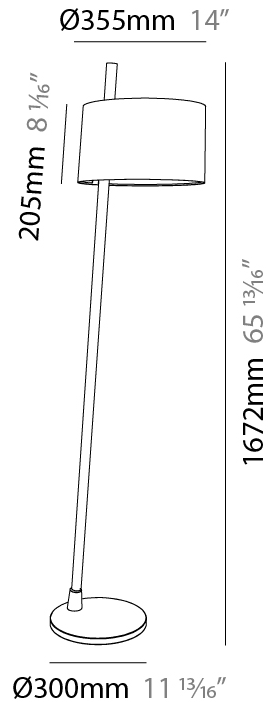

LINOOD PORTABLE

D94042-

base number   Finish
Options

PROJECT	_____
TYPE	_____
SPECIFIER	_____
QUANTITY	_____
DATE	_____

1. To build a product code in our configurator select the specify button on the base model # product page
2. To build a manual product code on this datasheet choose from the options listed below in blue font and add the suffix to the base model #

GENERAL

Series: Linood _____
Brand: Milan _____
Division: Design _____
Mounting Type: Portable _____
Mounting Location: Floor _____
Subcategory: Floor _____

PHYSICAL

Shape: Abstract _____
Diameter (mm): 355 _____
Diameter (in): 14 _____
Height (mm): 1672 _____
Height (in): 65 ¹³/₁₆ _____
Light Distribution: Direct / Indirect _____
Diffuser: Polyester Shade _____
[Fixture Finish: MBQ / MKL](#) _____
Fixture Material: Metal _____
Upon Request: Bolt Down _____

ELECTRICAL

Number of Lamps: 1 _____
Lamp Type: LED Retrofit _____
Lamp Shape: A19 _____
Bulb Included: Bulb Not Included _____
Max. Wattage Per Lamp (W): 12 _____
Lamp Base: E26 _____
Input Voltage (V): 120 _____
Upon Request: 277Vac / GU24 _____

LED

OPTICAL

RATINGS AND CERTIFICATIONS

Certified By: Certified for North American Standards _____
IP rating: IP20 _____