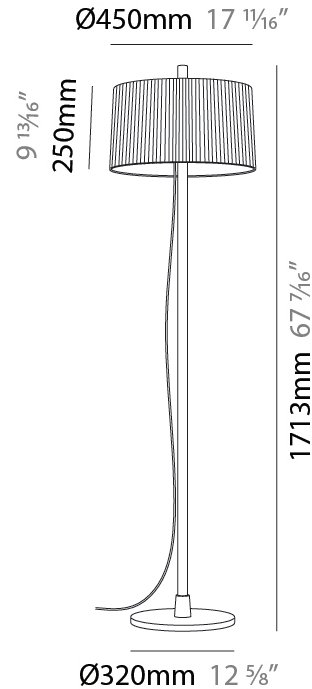

LINOOD PORTABLE

D94072

base number

1. To build a product code in our configurator select the specify button on the base model # product page
2. To build a manual product code on this datasheet choose from the options listed below in blue font and add the suffix to the base model #

GENERAL

Series: Linoood
Brand: Milan
Division: Design
Mounting Type: Portable
Mounting Location: Floor
Subcategory: Floor

PHYSICAL

Shape: Abstract
Diameter (mm): 450
Diameter (in): 17 ¹¹/₁₆"
Height (mm): 1713
Height (in): 37 ⁷/₁₆"
Light Distribution: Direct / Indirect
Weight (kg): 5.9
Weight (lbs): 12.999
Diffuser: Pleated Translucent Shade
Fixture Material: Oak Wood
Cable Details: 3000mm / 118 1/8"
Upon Request: Bolt Down

ELECTRICAL

Number of Lamps: 3
Lamp Type: LED Retrofit
Bulb Included: Bulb Not Included
Total Output Wattage (W): 36
Max. Wattage Per Lamp (W): 12
Lamp Base: E26
Input Voltage (V): 120
Upon Request: 277Vac / GU24

LED

OPTICAL

RATINGS AND CERTIFICATIONS

Certified By: CSA Certified to UL and CSA Standards
IP rating: IP20

PROJECT	
TYPE	
SPECIFIER	
QUANTITY	
DATE