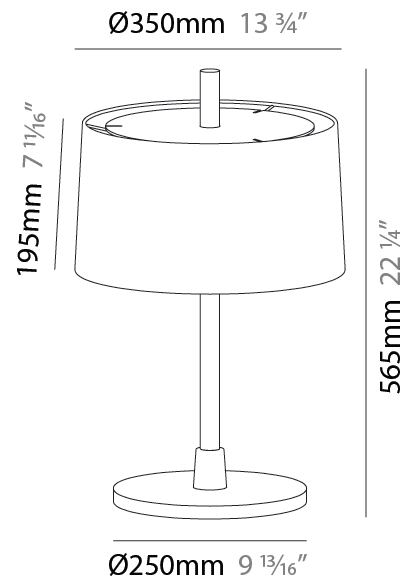

PROJECT	
TYPE	
SPECIFIER	
QUANTITY	
DATE	

LINOOD PORTABLE

D94073

base number

1. To build a product code in our configurator select the specify button on the base model # product page
2. To build a manual product code on this datasheet choose from the options listed below in blue font and add the suffix to the base model #

GENERAL

Series: Linoood
Brand: Milan
Division: Design
Mounting Type: Portable
Mounting Location: Table
Subcategory: Table

PHYSICAL

Shape: Abstract
Diameter (mm): 350
Diameter (in): 13 ¾
Height (mm): 565
Height (in): 22 ¼
Light Distribution: Direct / Indirect
Diffuser: Linen Shade
Fixture Material: Oak Wood
Cable Details: 2100mm / 82 11/16"
Upon Request: Bolt Down

ELECTRICAL

Number of Lamps: 2
Lamp Type: LED Retrofit
Bulb Included: Bulb Not Included
Total Output Wattage (W): 24
Max. Wattage Per Lamp (W): 12
Lamp Base: E26
Input Voltage (V): 120
Upon Request: 277Vac / GU24

LED

OPTICAL

RATINGS AND CERTIFICATIONS

Certified By: CSA Certified to UL and CSA Standards
IP rating: IP20