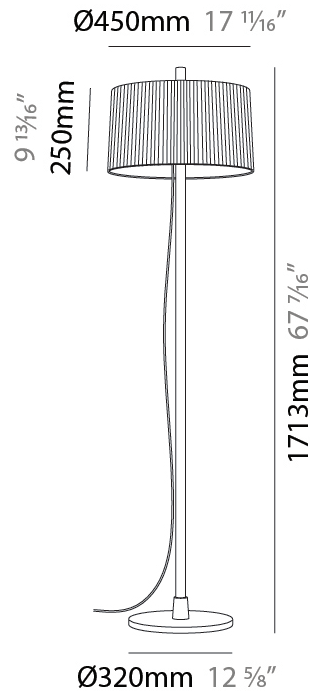

PROJECT	
TYPE	
SPECIFIER	
QUANTITY	
DATE	

LINOOD PORTABLE

D94072

base number

1. To build a product code in our configurator select the specify button on the base model # product page
2. To build a manual product code on this datasheet choose from the options listed below in blue font and add the suffix to the base model #

GENERAL

Series: Linoood
Brand: Milan
Division: Design
Mounting Type: Portable
Mounting Location: Floor
Subcategory: Floor

PHYSICAL

Shape: Abstract
Diameter (mm): 450
Diameter (in): 17 11/16
Height (mm): 1713
Height (in): 37 7/16
Light Distribution: Direct / Indirect
Weight (kg): 5.9
Weight (lbs): 12.999
Diffuser: Pleated Translucent Shade
Fixture Material: Oak Wood
Cable Details: 3000mm / 118 1/8"
Upon Request: Bolt Down

ELECTRICAL

Number of Lamps: 3
Lamp Type: LED Retrofit
Bulb Included: Bulb Not Included
Total Output Wattage (W): 36
Max. Wattage Per Lamp (W): 12
Lamp Base: E26
Input Voltage (V): 120
Upon Request: 277Vac / GU24

LED

OPTICAL

RATINGS AND CERTIFICATIONS

Certified By: CSA Certified to UL and CSA Standards
IP rating: IP20