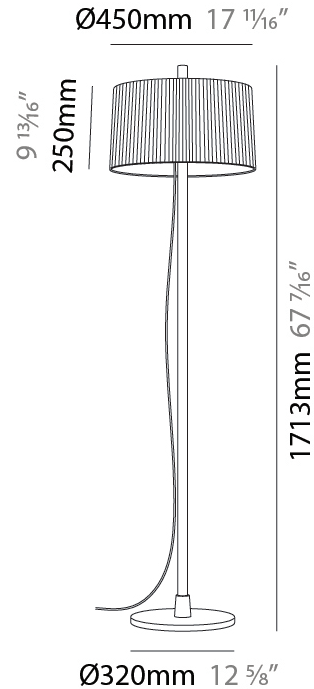

LINOOD PORTABLE

D94072

base number

1. To build a product code in our configurator select the specify button on the base model # product page
2. To build a manual product code on this datasheet choose from the options listed below in blue font and add the suffix to the base model #

GENERAL

Series: Linoood
Partner: Milan
Division: Design
Installation: Portable
Product Type: Floor
Mounting Location: Floor
Light Distribution: Direct / Indirect

PHYSICAL

Shape: Abstract
Diameter (mm): 450
Diameter (in): 17 13/16
Height (mm): 1713
Height (in): 37 7/16
Weight (kg): 5.9
Weight (lbs): 12.999
Diffuser: Pleated Translucent Shade
Fixture Material: Oak Wood
Cable Details: 3000mm / 118 1/8"
Upon Request: Bolt Down

ELECTRICAL

Number of Lamps: 3
Lamp Type: LED Retrofit
Bulb Included: Bulb Not Included
Total Output Wattage (W): 36
Max. Wattage Per Lamp (W): 12
Lamp Base: E26
Input Voltage (V): 120
Upon Request: 277Vac / GU24

LED

OPTICAL

RATINGS AND CERTIFICATIONS

Certified By: CSA Certified to UL and CSA Standards
IP rating: IP20

PROJECT	
TYPE	
SPECIFIER	
QUANTITY	
DATE