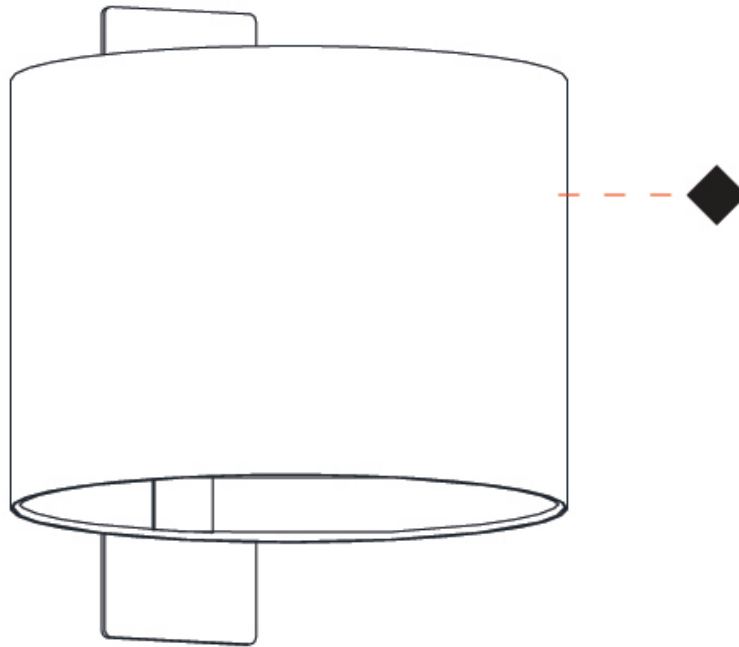

D93062

PROJECT	_____
TYPE	_____
SPECIFIER	_____
QUANTITY	_____
DATE	_____