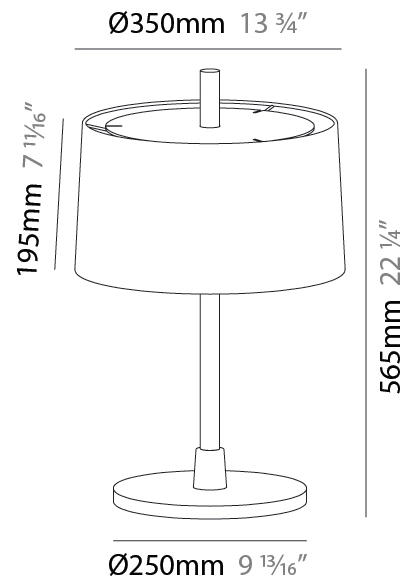

PROJECT	
TYPE	
SPECIFIER	
QUANTITY	
DATE	

LINOOD PORTABLE

D94073

base number

1. To build a product code in our configurator select the specify button on the base model # product page
2. To build a manual product code on this datasheet choose from the options listed below in blue font and add the suffix to the base model #

GENERAL

Series: Linoood
Partner: Milan
Division: Design
Installation: Portable
Product Type: Table
Mounting Location: Table
Light Distribution: Direct / Indirect

PHYSICAL

Shape: Abstract
Diameter (mm): 350
Diameter (in): 13 ¾
Height (mm): 565
Height (in): 22 ¼
Diffuser: Linen Shade
Fixture Material: Oak Wood
Cable Details: 2100mm / 82 11/16"
Upon Request: Bolt Down

ELECTRICAL

Number of Lamps: 2
Lamp Type: LED Retrofit
Bulb Included: Bulb Not Included
Total Output Wattage (W): 24
Max. Wattage Per Lamp (W): 12
Lamp Base: E26
Input Voltage (V): 120
Upon Request: 277Vac / GU24

LED

OPTICAL

RATINGS AND CERTIFICATIONS

Certified By: CSA Certified to UL and CSA Standards
IP rating: IP20