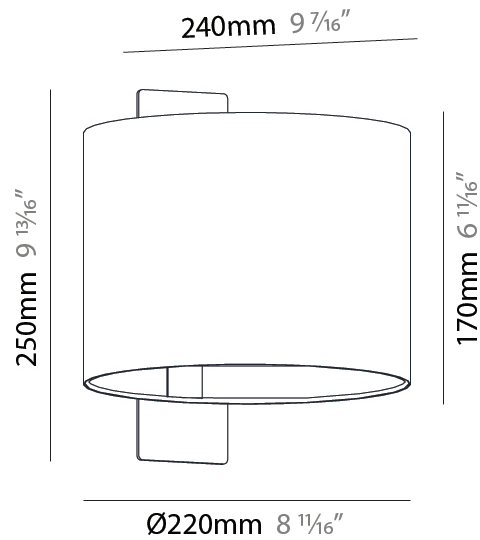

PROJECT	_____
TYPE	_____
SPECIFIER	_____
QUANTITY	_____
DATE	_____

LINOOD SURFACE

D93062

base number

1. To build a product code in our configurator select the specify button on the base model # product page
2. To build a manual product code on this datasheet choose from the options listed below in blue font and add the suffix to the base model #

GENERAL

Series: Linoood
Partner: Milan
Division: Design
Installation: Surface
Product Type: Wall Surface
Mounting Location: Wall
Light Distribution: Direct / Indirect

PHYSICAL

Diameter (mm): 220
Diameter (in): 8 11/16
Width (mm): 240
Width (in): 9 7/16
Height (mm): 250
Depth (mm): 220
Height (in): 9 13/16
Depth (in): 8 11/16
Weight (kg): 5.9
Weight (lbs): 12.999
Diffuser: Dream Raw White Shade
Fixture Finish: TBL
Fixture Material: Ash Wood
Primary Material: Wood

ELECTRICAL

Number of Lamps: 1
Lamp Type: LED Retrofit
Lamp Shape: A19
Bulb Included: Bulb Not Included
Total Output Wattage (W): 12
Max. Wattage Per Lamp (W): 12
Lamp Base: E26
Input Voltage (V): 120
Upon Request: 277Vac / GU24

LED

OPTICAL

RATINGS AND CERTIFICATIONS

Certified By: CSA Certified to UL and CSA Standards
IP rating: IP20