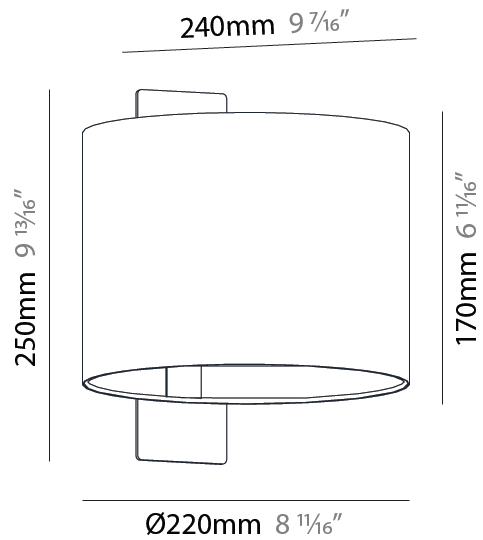

PROJECT	_____
TYPE	_____
SPECIFIER	_____
QUANTITY	_____
DATE	_____

LINOOD SURFACE

D93063

base number

1. To build a product code in our configurator select the specify button on the base model # product page
2. To build a manual product code on this datasheet choose from the options listed below in blue font and add the suffix to the base model #

GENERAL

Series: Linoood
Partner: Milan
Division: Design
Installation: Surface
Product Type: Wall Surface
Mounting Location: Wall
Light Distribution: Direct / Indirect

PHYSICAL

Shape: Drum
Diameter (mm): 220
Diameter (in): 8 ¹¹/₁₆
Width (mm): 240
Width (in): 9 ⁷/₁₆
Height (mm): 250
Depth (mm): 220
Height (in): 9 ¹³/₁₆
Depth (in): 8 ¹¹/₁₆
Weight (kg): 5.9
Weight (lbs): 12.999
Diffuser: Linen Shade
Fixture Finish: TBL
Fixture Material: Ash Wood
Primary Material: Wood

ELECTRICAL

Number of Lamps: 1
Lamp Type: LED Retrofit
Lamp Shape: A19
Bulb Included: Bulb Not Included
Total Output Wattage (W): 12
Max. Wattage Per Lamp (W): 12
Lamp Base: E26
Input Voltage (V): 120
Upon Request: 277Vac / GU24

LED

OPTICAL

RATINGS AND CERTIFICATIONS

Certified By: CSA Certified to UL and CSA Standards
IP rating: IP20