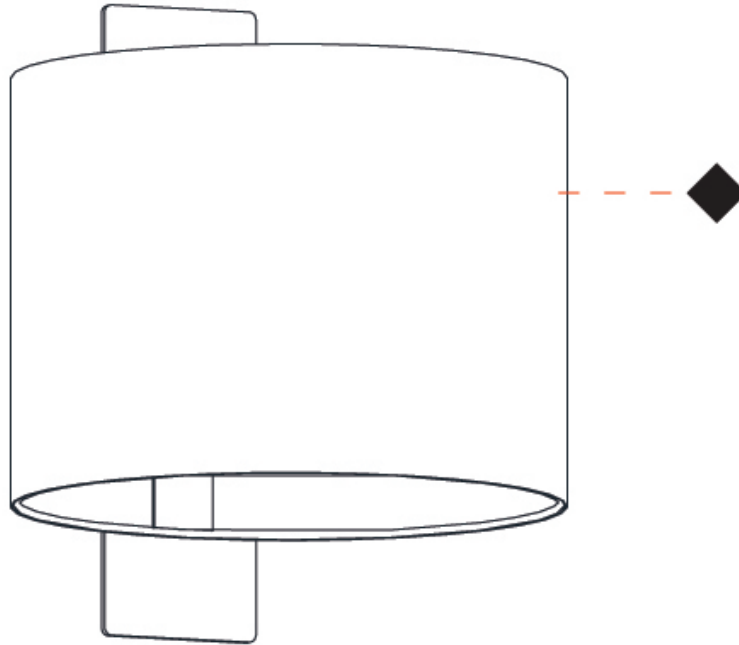

D93063

PROJECT

TYPE

SPECIFIER

QUANTITY

DATE

D