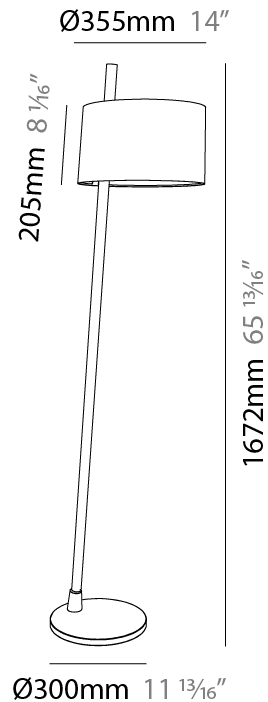

PROJECT	
TYPE	
SPECIFIER	
QUANTITY	
DATE	

LINOOD PORTABLE

D94041

base number

1. To build a product code in our configurator select the specify button on the base model # product page
2. To build a manual product code on this datasheet choose from the options listed below in blue font and add the suffix to the base model #

GENERAL

Series: Linoood
Partner: Milan
Division: Design
Installation: Portable
Product Type: Floor
Mounting Location: Floor
Light Distribution: Direct / Indirect

PHYSICAL

Diameter (mm): 355
Diameter (in): 14
Height (mm): 1672
Height (in): 65 ¹³/₁₆
Weight (kg): 5.9
Weight (lbs): 12.999
Diffuser: Linen Shade
Fixture Material: Oak Wood
Primary Material: Wood

ELECTRICAL

Number of Lamps: 1
Lamp Type: LED Retrofit
Lamp Shape: A19
Bulb Included: Bulb Not Included
Total Output Wattage (W): 12
Max. Wattage Per Lamp (W): 12
Lamp Base: E26
Input Voltage (V): 120
Upon Request: 277Vac / GU24

LED

OPTICAL

RATINGS AND CERTIFICATIONS

Certified By: CSA Certified to UL and CSA Standards
IP rating: IP20