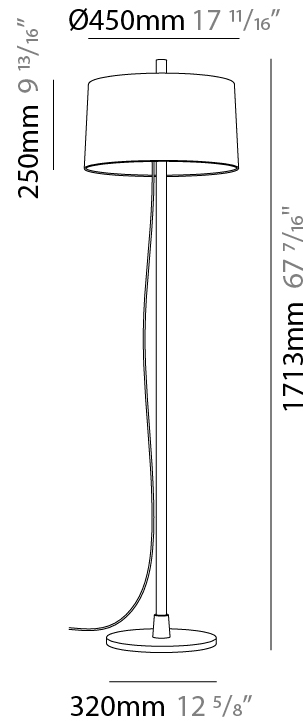

PROJECT	
TYPE	
SPECIFIER	
QUANTITY	
DATE	

LINOOD PORTABLE

D94043

base number

1. To build a product code in our configurator select the specify button on the base model # product page
2. To build a manual product code on this datasheet choose from the options listed below in blue font and add the suffix to the base model #

GENERAL

Series: Linoood
Partner: Milan
Division: Design
Installation: Portable
Product Type: Floor
Mounting Location: Floor
Light Distribution: Direct / Indirect

PHYSICAL

Shape: Abstract
Diameter (mm): 450
Diameter (in): 17 ¹¹/₁₆
Height (mm): 1713
Height (in): 37 ⁷/₁₆
Weight (kg): 5.9
Weight (lbs): 12.999
Diffuser: Linen Shade
Fixture Material: Oak Wood
Primary Material: Wood
Cable Details: 3000mm / 118 1/8"
Upon Request: Bolt Down

ELECTRICAL

Number of Lamps: 3
Lamp Type: LED Retrofit
Bulb Included: Bulb Not Included
Total Output Wattage (W): 36
Max. Wattage Per Lamp (W): 12
Lamp Base: E26
Input Voltage (V): 120
Upon Request: 277Vac / GU24

LED

OPTICAL

RATINGS AND CERTIFICATIONS

Certified By: CSA Certified to UL and CSA Standards
IP rating: IP20