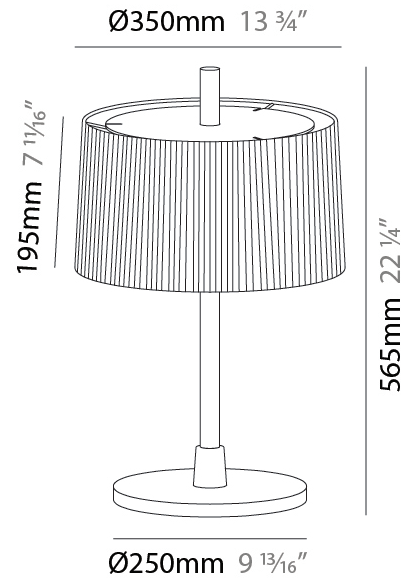

PROJECT
TYPE
SPECIFIER
QUANTITY
DATE

LINOOD PORTABLE

D94074

base number

1. To build a product code in our configurator select the specify button on the base model # product page
2. To build a manual product code on this datasheet choose from the options listed below in blue font and add the suffix to the base model #

GENERAL

Series: Linoood
Brand: Milan
Division: Design
Mounting Type: Portable
Mounting Location: Table
Subcategory: Table

PHYSICAL

Shape: Abstract
Diameter (mm): 350
Diameter (in): 13 3/4
Height (mm): 565
Height (in): 22 1/4
Light Distribution: Direct / Indirect
Diffuser: Pleated Translucent Shade
Fixture Material: Oak Wood
Cable Details: 2100mm / 82 11/16"
Upon Request: Bolt Down

ELECTRICAL

Number of Lamps: 2
Lamp Type: LED Retrofit
Bulb Included: Bulb Not Included
Total Output Wattage (W): 24
Max. Wattage Per Lamp (W): 12
Lamp Base: E26
Input Voltage (V): 120
Upon Request: 277Vac / GU24

LED

OPTICAL

RATINGS AND CERTIFICATIONS

Certified By: CSA Certified to UL and CSA Standards
IP rating: IP20