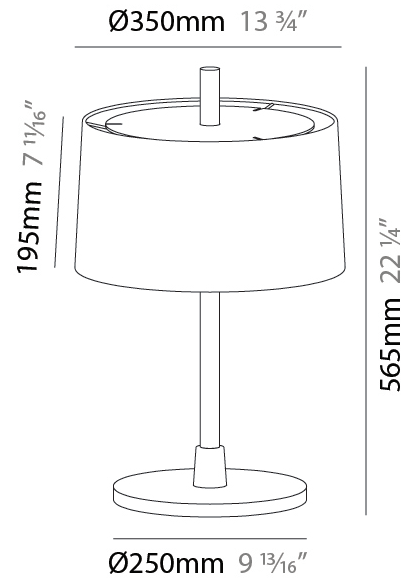

PROJECT
TYPE
SPECIFIER
QUANTITY
DATE

LINOOD PORTABLE

D94073

base number

1. To build a product code in our configurator select the specify button on the base model # product page
2. To build a manual product code on this datasheet choose from the options listed below in blue font and add the suffix to the base model #

GENERAL

Series: Linoood
Brand: Milan
Division: Design
Mounting Type: Portable
Mounting Location: Table
Subcategory: Table

PHYSICAL

Shape: Abstract
Diameter (mm): 350
Diameter (in): 13 3/4
Height (mm): 565
Height (in): 22 1/4
Light Distribution: Direct / Indirect
Diffuser: Linen Shade
Fixture Material: Oak Wood
Cable Details: 2100mm / 82 11/16"
Upon Request: Bolt Down

ELECTRICAL

Number of Lamps: 2
Lamp Type: LED Retrofit
Bulb Included: Bulb Not Included
Total Output Wattage (W): 24
Max. Wattage Per Lamp (W): 12
Lamp Base: E26
Input Voltage (V): 120
Upon Request: 277Vac / GU24

LED

OPTICAL

RATINGS AND CERTIFICATIONS

Certified By: CSA Certified to UL and CSA Standards
IP rating: IP20