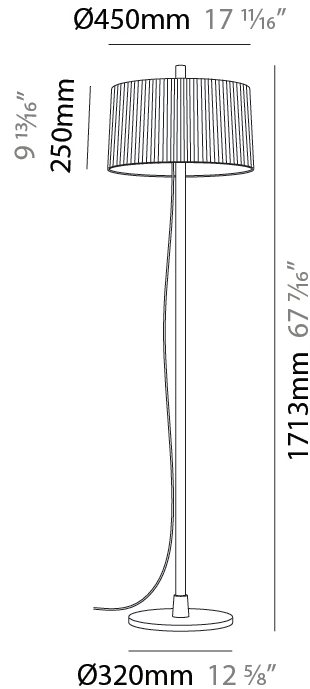

PROJECT	
TYPE	
SPECIFIER	
QUANTITY	
DATE	

LINOOD PORTABLE

D94072

base number

1. To build a product code in our configurator select the specify button on the base model # product page
2. To build a manual product code on this datasheet choose from the options listed below in blue font and add the suffix to the base model #

GENERAL

Series: Linoood
Brand: Milan
Division: Design
Mounting Type: Portable
Mounting Location: Floor
Subcategory: Floor

PHYSICAL

Shape: Abstract
Diameter (mm): 450
Diameter (in): 17 ¹¹/₁₆"
Height (mm): 1713
Height (in): 37 ⁷/₁₆"
Light Distribution: Direct / Indirect
Weight (kg): 5.9
Weight (lbs): 12.999
Diffuser: Pleated Translucent Shade
Fixture Material: Oak Wood
Cable Details: 3000mm / 118 1/8"
Upon Request: Bolt Down

ELECTRICAL

Number of Lamps: 3
Lamp Type: LED Retrofit
Bulb Included: Bulb Not Included
Total Output Wattage (W): 36
Max. Wattage Per Lamp (W): 12
Lamp Base: E26
Input Voltage (V): 120
Upon Request: 277Vac / GU24

LED

OPTICAL

RATINGS AND CERTIFICATIONS

Certified By: CSA Certified to UL and CSA Standards
IP rating: IP20