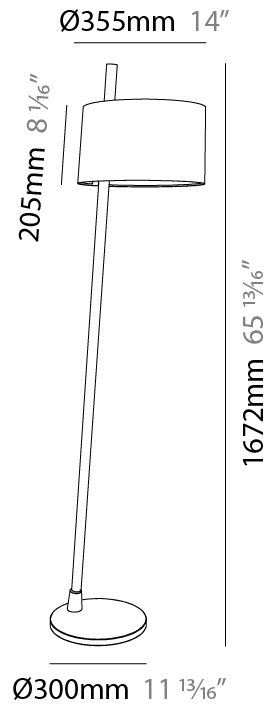

PROJECT
TYPE
SPECIFIER
QUANTITY
DATE

LINOOD PORTABLE

D94041

base number

1. To build a product code in our configurator select the specify button on the base model # product page
2. To build a manual product code on this datasheet choose from the options listed below in blue font and add the suffix to the base model #

GENERAL

Series: Linoood
Partner: Milan
Division: Design
Installation: Portable
Product Type: Floor
Mounting Location: Floor
Light Distribution: Direct / Indirect

PHYSICAL

Diameter (mm): 355
Diameter (in): 14
Height (mm): 1672
Height (in): 65 ¹³/₁₆
Weight (kg): 5.9
Weight (lbs): 12.999
Diffuser: Linen Shade
Fixture Material: Oak Wood
Primary Material: Wood

ELECTRICAL

Number of Lamps: 1
Lamp Type: LED Retrofit
Lamp Shape: A19
Bulb Included: Bulb Not Included
Total Output Wattage (W): 12
Max. Wattage Per Lamp (W): 12
Lamp Base: E26
Input Voltage (V): 120
Upon Request: 277Vac / GU24

LED

OPTICAL

RATINGS AND CERTIFICATIONS

Certified By: CSA Certified to UL and CSA Standards
IP rating: IP20