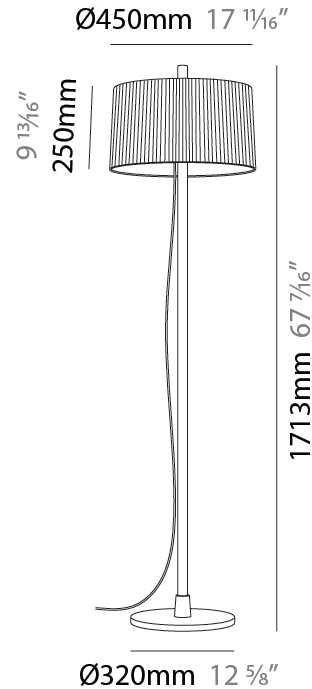

PROJECT	_____
TYPE	_____
SPECIFIER	_____
QUANTITY	_____
DATE	_____

LINOOD PORTABLE

D94072

base number

1. To build a product code in our configurator select the specify button on the base model # product page
2. To build a manual product code on this datasheet choose from the options listed below in blue font and add the suffix to the base model #

GENERAL

Series: Linoood
Partner: Milan
Division: Design
Installation: Portable
Product Type: Floor
Mounting Location: Floor
Light Distribution: Direct / Indirect

PHYSICAL

Shape: Abstract
Diameter (mm): 450
Diameter (in): 17 13/16
Height (mm): 1713
Height (in): 67 7/16
Weight (kg): 5.9
Weight (lbs): 12.999
Diffuser: Pleated Translucent Shade
Fixture Material: Oak Wood
Cable Details: 3000mm / 118 1/8"
Upon Request: Bolt Down

ELECTRICAL

Number of Lamps: 3
Lamp Type: LED Retrofit
Bulb Included: Bulb Not Included
Total Output Wattage (W): 36
Max. Wattage Per Lamp (W): 12
Lamp Base: E26
Input Voltage (V): 120
Upon Request: 277Vac / GU24

LED

OPTICAL

RATINGS AND CERTIFICATIONS

Certified By: CSA Certified to UL and CSA Standards
IP rating: IP20