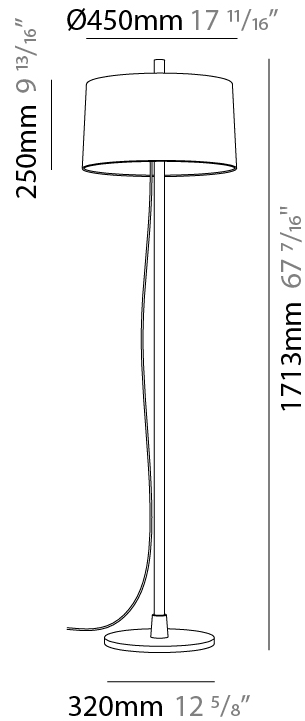

LINOOD PORTABLE

D94043

base number

1. To build a product code in our configurator select the specify button on the base model # product page
2. To build a manual product code on this datasheet choose from the options listed below in blue font and add the suffix to the base model #

GENERAL

Series: Linoood
Partner: Milan
Division: Design
Installation: Portable
Product Type: Floor
Mounting Location: Floor
Light Distribution: Direct / Indirect

PHYSICAL

Shape: Abstract
Diameter (mm): 450
Diameter (in): 17 ¹¹/₁₆
Height (mm): 1713
Height (in): 37 ⁷/₁₆
Weight (kg): 5.9
Weight (lbs): 12.999
Diffuser: Linen Shade
Fixture Material: Oak Wood
Primary Material: Wood
Cable Details: 3000mm / 118 1/8"
Upon Request: Bolt Down

ELECTRICAL

Number of Lamps: 3
Lamp Type: LED Retrofit
Bulb Included: Bulb Not Included
Total Output Wattage (W): 36
Max. Wattage Per Lamp (W): 12
Lamp Base: E26
Input Voltage (V): 120
Upon Request: 277Vac / GU24

LED

OPTICAL

RATINGS AND CERTIFICATIONS

Certified By: CSA Certified to UL and CSA Standards
IP rating: IP20

PROJECT	
TYPE	
SPECIFIER	
QUANTITY	
DATE