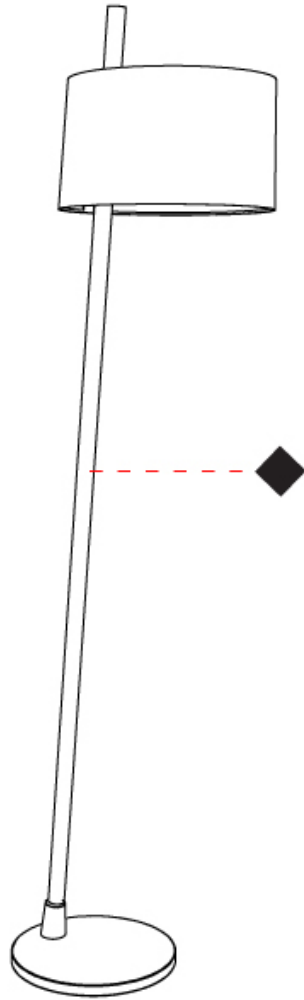

LINOOD PORTABLE

D94042-

PROJECT	_____
TYPE	_____
SPECIFIER	_____
QUANTITY	_____
DATE	_____

D