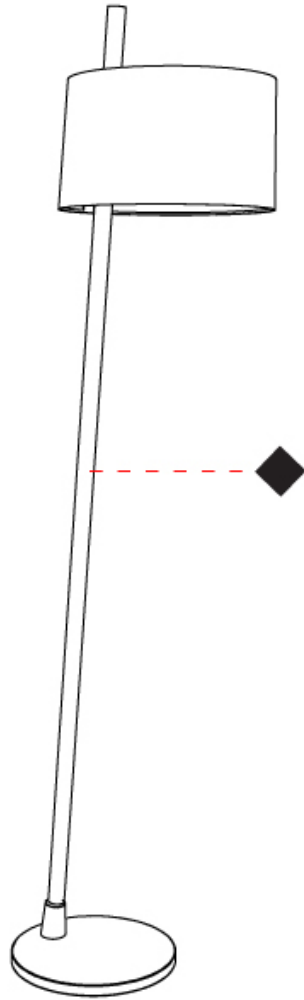

LINOOD PORTABLE

D94041

PROJECT _____

TYPE _____

SPECIFIER _____

QUANTITY _____

DATE _____

D