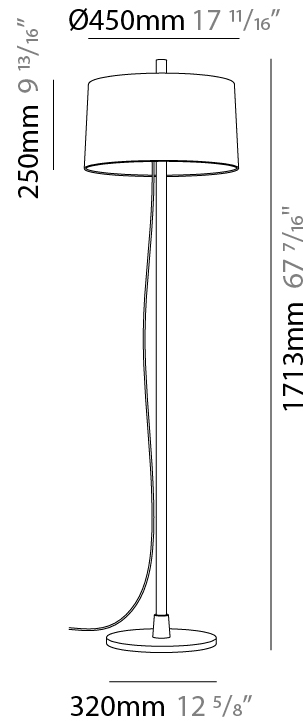

PROJECT	
TYPE	
SPECIFIER	
QUANTITY	
DATE	

LINOOD PORTABLE

D94043

base number

1. To build a product code in our configurator select the specify button on the base model # product page
2. To build a manual product code on this datasheet choose from the options listed below in blue font and add the suffix to the base model #

GENERAL

Series: Linoood
Brand: Milan
Division: Design
Mounting Type: Portable
Mounting Location: Floor
Subcategory: Floor

PHYSICAL

Shape: Abstract
Diameter (mm): 450
Diameter (in): 17 ¹¹/₁₆
Height (mm): 1713
Height (in): 37 ⁷/₁₆
Light Distribution: Direct / Indirect
Weight (kg): 5.9
Weight (lbs): 12.999
Diffuser: Linen Shade
Fixture Material: Oak Wood
Cable Details: 3000mm / 118 1/8"
Upon Request: Bolt Down

ELECTRICAL

Number of Lamps: 3
Lamp Type: LED Retrofit
Bulb Included: Bulb Not Included
Total Output Wattage (W): 36
Max. Wattage Per Lamp (W): 12
Lamp Base: E26
Input Voltage (V): 120
Upon Request: 277Vac / GU24

LED

OPTICAL

RATINGS AND CERTIFICATIONS

Certified By: CSA Certified to UL and CSA Standards
IP rating: IP20