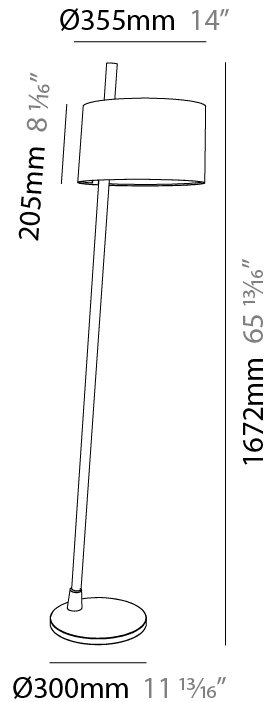

LINOOD PORTABLE

D94042-

base number   Finish
Options

1. To build a product code in our configurator select the specify button on the base model # product page
2. To build a manual product code on this datasheet choose from the options listed below in blue font and add the suffix to the base model #

GENERAL

Series: Linood
Brand: Milan
Division: Design
Mounting Type: Portable
Mounting Location: Floor
Subcategory: Floor

PHYSICAL

Shape: Abstract
Diameter (mm): 355
Diameter (in): 14
Height (mm): 1672
Height (in): 65 13/16
Light Distribution: Direct / Indirect
Diffuser: Polyester Shade
[Fixture Finish: MBQ / MKL](#)
Fixture Material: Metal
Upon Request: Bolt Down

ELECTRICAL

Number of Lamps: 1
Lamp Type: LED Retrofit
Lamp Shape: A19
Bulb Included: Bulb Not Included
Max. Wattage Per Lamp (W): 12
Lamp Base: E26
Input Voltage (V): 120
Upon Request: 277Vac / GU24

LED

OPTICAL

RATINGS AND CERTIFICATIONS

Certified By: Certified for North American Standards
IP rating: IP20

PROJECT	_____
TYPE	_____
SPECIFIER	_____
QUANTITY	_____
DATE	_____